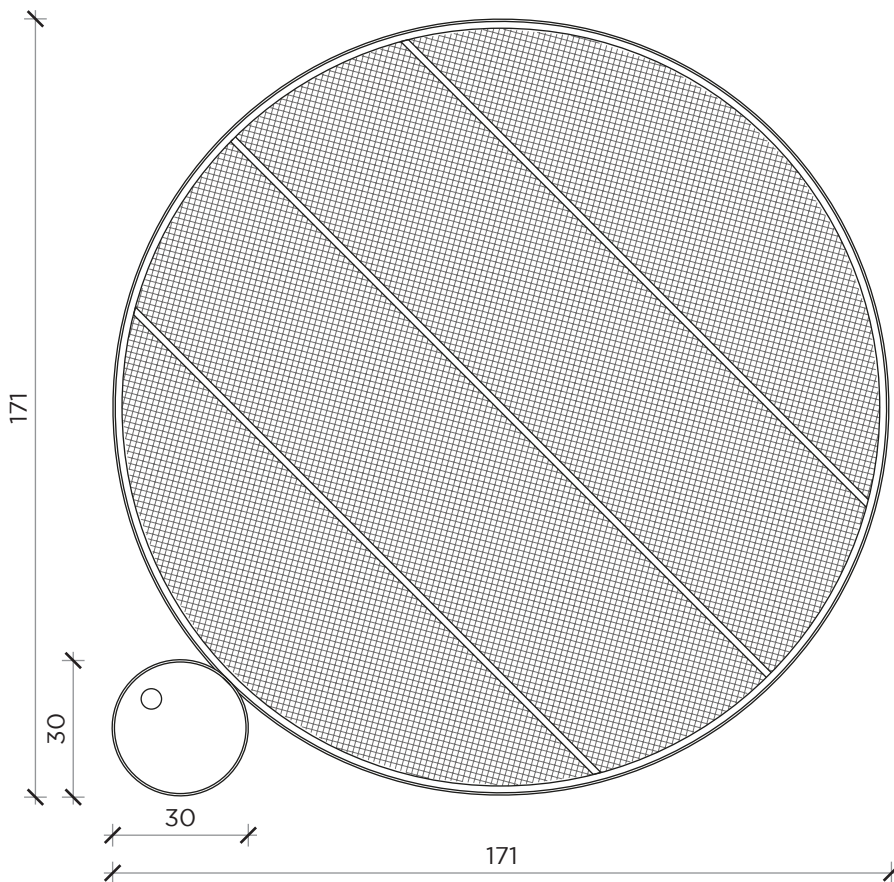

FRONTE | FRONT

LATO | SIDE

SWING

Paravento | Screen

Designer: Alessandro Di Prisco
 Anno | Year: 2019
 Materiali | Materials: Paravento in metallo verniciato con base in marmo | Painted metal screen with marble base