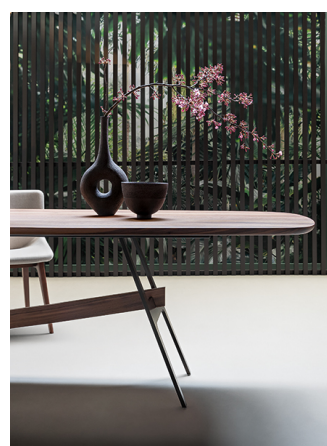

# Slot

Designer: Giuseppe Viganò

Slot embodies the extensive formal and technological research that has always underpinned Bonaldo's products. For this collection, designer Giuseppe Viganò draws inspiration from the world of geometry, from which he borrows different shapes and harmonizes them in a single design. The collection plays with minimal shapes articulated in space: the horizontal top is supported by two stands with a characteristic H shape, one vertical

and one slanted, united by a transverse element that conveys a sensation of movement. The legs and central stem are made of metal, while the top with rounded corners is available in numerous finishes, from wood to ceramic, marble and crystal, creating combinations of materials that are always different and can respond to any furnishing and style requirement.