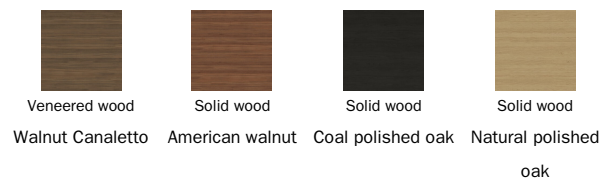

## Rectangular top

Wood

Ceramic

Opaque Glass

## Barrel-shaped top

Wood

Ceramic

Mat ceramic  
Ardesia grey

Glossy ceramic  
Calacatta

Silk finish ceramic  
Calacatta macchia  
vecchia

Glossy ceramic  
Gold Onice

Mat ceramic  
Laurent

Glossy ceramic  
Imperial grey

### Wood

Lacquered wood  
Mat white

Veneered wood  
Walnut Canaletto

Veneered wood  
Coal polished oak

Veneered wood  
Natural polished  
oak

Veneered wood  
Heat-treated  
polished oak