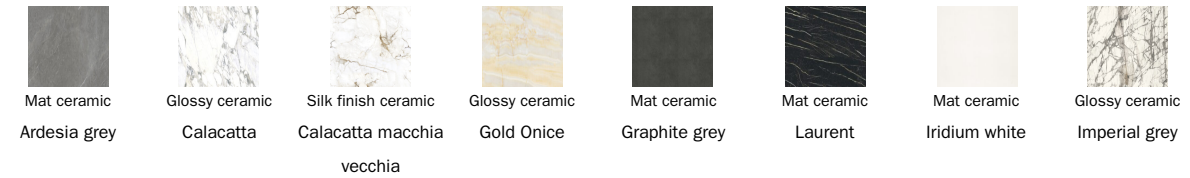

## Rectangular top

Wood

Ceramic

Opaque Glass

## Barrel-shaped top

Wood

Ceramic

Mat ceramic  
Ardesia grey

Glossy ceramic  
Calacatta

Silk finish ceramic  
Calacatta macchia  
vecchia

Glossy ceramic  
Gold Onice

Mat ceramic  
Laurent

Glossy ceramic  
Imperial grey