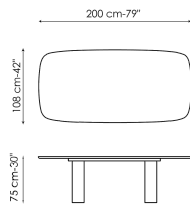

# Geometric Table

Designer: Alain Gilles

Summing up significant stylistic and material research, Geometric Table is a transforming shape-shifting table that plays on perspective: with a hypnotic visual effect, it looks different depending on the point of view, for a living area with a surprising personality. The concept is based on chameleon-like silhouettes, starting with the base: its four legs with drop-

# Data sheet

Width: 200cm  
Depth: 108cm  
Height: 75cm

Width: 250cm  
Depth: 112cm  
Height: 75cm

Width: 280cm  
Depth: 115cm  
Height: 75cm

Width: 300cm  
Depth: 120cm  
Height: 75cm

Width: 300cm  
Depth: 140cm  
Height: 75cm

Width: 120cm  
Depth: 120cm  
Height: 75cm

Width: 140cm  
Depth: 140cm  
Height: 75cm

Width: 160cm  
Depth: 160cm  
Height: 75cm

Width: 180cm  
Depth: 180cm  
Height: 75cm