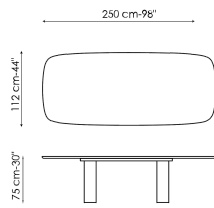

# Geometric Table

Designer: Alain Gilles

Summing up significant stylistic and material research, Geometric Table is a transforming shape-shifting table that plays on perspective: with a hypnotic visual effect, it looks different depending on the point of view, for a living area with a surprising personality. The concept is based on chameleon-like silhouettes, starting with the base: its four legs with drop-

# Data sheet

Width: 200cm  
Depth: 108cm  
Height: 75cm

Width: 250cm  
Depth: 112cm  
Height: 75cm

Width: 280cm  
Depth: 115cm  
Height: 75cm

Width: 300cm  
Depth: 120cm  
Height: 75cm

Width: 300cm  
Depth: 140cm  
Height: 75cm

Width: 120cm  
Depth: 120cm  
Height: 75cm

Width: 140cm  
Depth: 140cm  
Height: 75cm

Width: 160cm  
Depth: 160cm  
Height: 75cm

Width: 180cm  
Depth: 180cm  
Height: 75cm