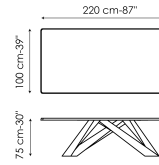

Data sheet

Width: 160cm
Depth: 90cm
Height: 74cm

Width: 180cm
Depth: 90cm
Height: 74cm

Width: 200cm
Depth: 100cm
Height: 75cm

Width: 220cm
Depth: 100cm
Height: 75cm

Width: 250cm
Depth: 100cm
Height: 75cm

Width: 300cm
Depth: 100-108cm
Height: 75cm

Width: 300cm
Depth: 120cm
Height: 76cm

Width: 200cm
Depth: 100cm
Height: 76cm

Width: 220cm
Depth: 100cm
Height: 76cm

Width: 250cm
Depth: 110cm
Height: 76cm

Width: 300cm
Depth: 120cm
Height: 76cm

Width: 160-240cm
Depth: 90cm
Height: 75cm

Width: 180-260cm
Depth: 90cm
Height: 75cm

Width: 200-300cm
Depth: 100cm
Height: 75cm

Fixed table top

Wood

Opaque Glass

Ceramic

Leaf table top

Wood