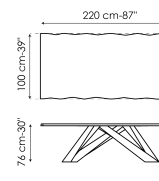

Data sheet

Width: 160cm
Depth: 90cm
Height: 74cm

Width: 180cm
Depth: 90cm
Height: 74cm

Width: 200cm
Depth: 100cm
Height: 75cm

Width: 220cm
Depth: 100cm
Height: 75cm

Width: 250cm
Depth: 100cm
Height: 75cm

Width: 300cm
Depth: 100-108cm
Height: 75cm

Width: 300cm
Depth: 120cm
Height: 76cm

Width: 200cm
Depth: 100cm
Height: 76cm

Width: 220cm
Depth: 100cm
Height: 76cm

Width: 250cm
Depth: 110cm
Height: 76cm

Width: 300cm
Depth: 120cm
Height: 76cm

Width: 160-240cm
Depth: 90cm
Height: 75cm

Width: 180-260cm
Depth: 90cm
Height: 75cm

Width: 200-300cm
Depth: 100cm
Height: 75cm

Fixed table top

Wood

Opaque Glass

Ceramic

Leaf table top

Wood