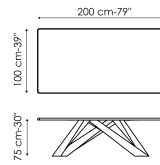

BONALDO

Big Table

Designer: Alain Gilles

The inclination of the legs evokes dynamism, the linearity of the top bestows great visual stability. Whether stationary or in motion, Big Table has a decidedly unusual personality. Big Table's legs are in laser-cut steel in different sizes and geometric shapes, shaped and matt painted in numerous combinations of colours; the fixed or extendable top is available in matt white lacquer or various wood, glass, clay and ceramic finishes.

Data sheet

Width: 160cm
Depth: 90cm
Height: 74cm

Width: 180cm
Depth: 90cm
Height: 74cm

Width: 200cm
Depth: 100cm
Height: 75cm

Width: 220cm
Depth: 100cm
Height: 75cm

Width: 250cm
Depth: 100cm
Height: 75cm

Width: 300cm
Depth: 100-108cm
Height: 75cm

Width: 300cm
Depth: 120cm
Height: 76cm

Width: 200cm
Depth: 100cm
Height: 76cm

Width: 220cm
Depth: 100cm
Height: 76cm

Width: 250cm
Depth: 110cm
Height: 76cm

Width: 300cm
Depth: 120cm
Height: 76cm

Width: 160-240cm
Depth: 90cm
Height: 75cm

Width: 180-260cm
Depth: 90cm
Height: 75cm

Width: 200-300cm
Depth: 100cm
Height: 75cm

Fixed table top

Wood

Opaque Glass

Ceramic

Leaf table top

Wood