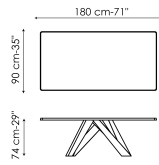

BONALDO

Big Table

Designer: Alain Gilles

The inclination of the legs evokes dynamism, the linearity of the top bestows great visual stability. Whether stationary or in motion, Big Table has a decidedly unusual personality. Big Table's legs are in laser-cut steel in different sizes and geometric shapes, shaped and matt painted in numerous combinations of colours; the fixed or extendable top is available in matt white lacquer or various wood, glass, clay and ceramic finishes.

Data sheet

Width: 160cm
Depth: 90cm
Height: 74cm

Width: 180cm
Depth: 90cm
Height: 74cm

Width: 200cm
Depth: 100cm
Height: 75cm

Width: 220cm
Depth: 100cm
Height: 75cm

Width: 250cm
Depth: 100cm
Height: 75cm

Width: 300cm
Depth: 100-108cm
Height: 75cm

Width: 300cm
Depth: 120cm
Height: 76cm

Width: 200cm
Depth: 100cm
Height: 76cm

Width: 220cm
Depth: 100cm
Height: 76cm

Width: 250cm
Depth: 110cm
Height: 76cm

Width: 300cm
Depth: 120cm
Height: 76cm

Width: 160-240cm
Depth: 90cm
Height: 75cm

Width: 180-260cm
Depth: 90cm
Height: 75cm

Width: 200-300cm
Depth: 100cm
Height: 75cm

Fixed table top

Wood

Opaque Glass

Ceramic

Leaf table top

Wood