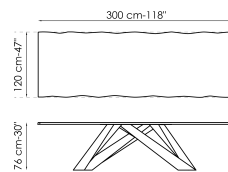

Data sheet

Width: 160cm
Depth: 90cm
Height: 74cm

Width: 180cm
Depth: 90cm
Height: 74cm

Width: 200cm
Depth: 100cm
Height: 75cm

Width: 220cm
Depth: 100cm
Height: 75cm

Width: 250cm
Depth: 100cm
Height: 75cm

Width: 300cm
Depth: 100-108cm
Height: 75cm

Width: 300cm
Depth: 120cm
Height: 76cm

Width: 200cm
Depth: 100cm
Height: 76cm

Width: 220cm
Depth: 100cm
Height: 76cm

Width: 250cm
Depth: 110cm
Height: 76cm

Width: 300cm
Depth: 120cm
Height: 76cm

Width: 160-240cm
Depth: 90cm
Height: 75cm

Width: 180-260cm
Depth: 90cm
Height: 75cm

Width: 200-300cm
Depth: 100cm
Height: 75cm

Fixed table top

Wood

Opaque Glass

Ceramic

Leaf table top

Wood