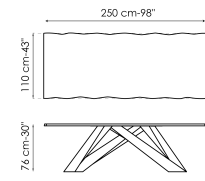

Data sheet

Width: 160cm
Depth: 90cm
Height: 74cm

Width: 180cm
Depth: 90cm
Height: 74cm

Width: 200cm
Depth: 100cm
Height: 75cm

Width: 220cm
Depth: 100cm
Height: 75cm

Width: 250cm
Depth: 100cm
Height: 75cm

Width: 300cm
Depth: 100-108cm
Height: 75cm

Width: 300cm
Depth: 120cm
Height: 76cm

Width: 200cm
Depth: 100cm
Height: 76cm

Width: 220cm
Depth: 100cm
Height: 76cm

Width: 250cm
Depth: 110cm
Height: 76cm

Width: 300cm
Depth: 120cm
Height: 76cm

Width: 160-240cm
Depth: 90cm
Height: 75cm

Width: 180-260cm
Depth: 90cm
Height: 75cm

Width: 200-300cm
Depth: 100cm
Height: 75cm

Fixed table top

Wood

Opaque Glass

Ceramic

Leaf table top

Wood