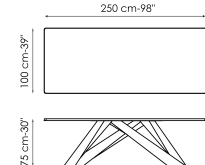

Data sheet

Width: 160cm
Depth: 90cm
Height: 74cm

Width: 180cm
Depth: 90cm
Height: 74cm

Width: 200cm
Depth: 100cm
Height: 75cm

Width: 220cm
Depth: 100cm
Height: 75cm

Width: 250cm
Depth: 100cm
Height: 75cm

Width: 300cm
Depth: 100-108cm
Height: 75cm

Width: 300cm
Depth: 120cm
Height: 76cm

Width: 200cm
Depth: 100cm
Height: 76cm

Width: 220cm
Depth: 100cm
Height: 76cm

Width: 250cm
Depth: 110cm
Height: 76cm

Width: 300cm
Depth: 120cm
Height: 76cm

Width: 160-240cm
Depth: 90cm
Height: 75cm

Width: 180-260cm
Depth: 90cm
Height: 75cm

Width: 200-300cm
Depth: 100cm
Height: 75cm

Fixed table top

Wood

Opaque Glass

Ceramic

Leaf table top

Wood