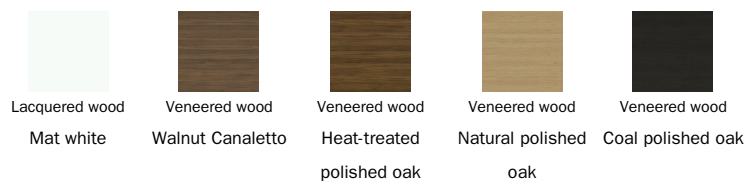

Width: 180-260cm
Depth: 90cm
Height: 75cm

Width: 200-300cm
Depth: 100cm
Height: 75cm

Fixed table top

Wood

Opaque Glass

Ceramic

Leaf table top

Wood

Opaque Glass

Glass
Acid-treated black

Glass
Acid-treated anthracite grey

Glass
Extra-light acid-treated white

Ceramic

Mat ceramic
Ardesia grey

Glossy ceramic
Calacatta

Silk finish ceramic
Calacatta macchia vecchia

Glossy ceramic
Gold Onice

Mat ceramic
Graphite grey

Mat ceramic
Iridium white

Mat ceramic
Laurent

Glossy ceramic
Imperial grey

Base

Metal

Painted metal
Combination 1 |
orange, coral red,
green, lilac