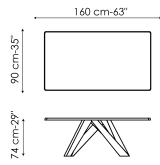

BONALDO

Big Table

Designer: Alain Gilles

The inclination of the legs evokes dynamism, the linearity of the top bestows great visual stability. Whether stationary or in motion, Big Table has a decidedly unusual personality. Big Table's legs are in laser-cut steel in different sizes and geometric shapes, shaped and matt painted in numerous combinations of colours; the fixed or extendable top is available in matt white lacquer or various wood, glass, clay and ceramic finishes.

Data sheet

Width: 160cm
Depth: 90cm
Height: 74cm

Width: 180cm
Depth: 90cm
Height: 74cm

Width: 200cm
Depth: 100cm
Height: 75cm

Width: 220cm
Depth: 100cm
Height: 75cm

Width: 250cm
Depth: 100cm
Height: 75cm

Width: 300cm
Depth: 100-108cm
Height: 75cm

Width: 300cm
Depth: 120cm
Height: 76cm

Width: 200cm
Depth: 100cm
Height: 76cm

Width: 220cm
Depth: 100cm
Height: 76cm

Width: 250cm
Depth: 110cm
Height: 76cm

Width: 300cm
Depth: 120cm
Height: 76cm

Width: 160-240cm
Depth: 90cm
Height: 75cm

Width: 180-260cm
Depth: 90cm
Height: 75cm

Width: 200-300cm
Depth: 100cm
Height: 75cm

Fixed table top

Wood

Opaque Glass

Ceramic

Leaf table top

Wood