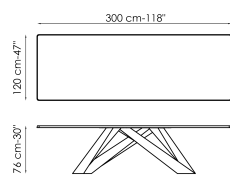

Data sheet

Width: 160cm
Depth: 90cm
Height: 74cm

Width: 180cm
Depth: 90cm
Height: 74cm

Width: 200cm
Depth: 100cm
Height: 75cm

Width: 220cm
Depth: 100cm
Height: 75cm

Width: 250cm
Depth: 100cm
Height: 75cm

Width: 300cm
Depth: 100-108cm
Height: 75cm

Width: 300cm
Depth: 120cm
Height: 76cm

Width: 200cm
Depth: 100cm
Height: 76cm

Width: 220cm
Depth: 100cm
Height: 76cm

Width: 250cm
Depth: 110cm
Height: 76cm

Width: 300cm
Depth: 120cm
Height: 76cm

Width: 160-240cm
Depth: 90cm
Height: 75cm

Width: 180-260cm
Depth: 90cm
Height: 75cm

Width: 200-300cm
Depth: 100cm
Height: 75cm

Fixed table top

Wood

Opaque Glass

Ceramic

Leaf table top

Wood