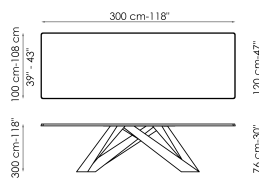

Data sheet

Width: 160cm
Depth: 90cm
Height: 74cm

Width: 180cm
Depth: 90cm
Height: 74cm

Width: 200cm
Depth: 100cm
Height: 75cm

Width: 220cm
Depth: 100cm
Height: 75cm

Width: 250cm
Depth: 100cm
Height: 75cm

Width: 300cm
Depth: 100-108cm
Height: 75cm

Width: 300cm
Depth: 120cm
Height: 76cm

Width: 200cm
Depth: 100cm
Height: 76cm

Width: 220cm
Depth: 100cm
Height: 76cm

Width: 250cm
Depth: 110cm
Height: 76cm

Width: 300cm
Depth: 120cm
Height: 76cm

Width: 160-240cm
Depth: 90cm
Height: 75cm

Width: 180-260cm
Depth: 90cm
Height: 75cm

Width: 200-300cm
Depth: 100cm
Height: 75cm

Fixed table top

Wood

Opaque Glass

Ceramic

Leaf table top

Wood