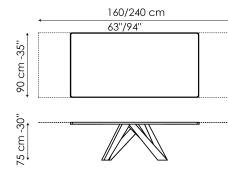

Data sheet

Width: 160cm
Depth: 90cm
Height: 74cm

Width: 180cm
Depth: 90cm
Height: 74cm

Width: 200cm
Depth: 100cm
Height: 75cm

Width: 220cm
Depth: 100cm
Height: 75cm

Width: 250cm
Depth: 100cm
Height: 75cm

Width: 300cm
Depth: 100-108cm
Height: 75cm

Width: 300cm
Depth: 120cm
Height: 76cm

Width: 200cm
Depth: 100cm
Height: 76cm

Width: 220cm
Depth: 100cm
Height: 76cm

Width: 250cm
Depth: 110cm
Height: 76cm

Width: 300cm
Depth: 120cm
Height: 76cm

Width: 160-240cm
Depth: 90cm
Height: 75cm

Width: 180-260cm
Depth: 90cm
Height: 75cm

Width: 200-300cm
Depth: 100cm
Height: 75cm

Fixed table top

Wood

Opaque Glass

Ceramic

Leaf table top

Wood