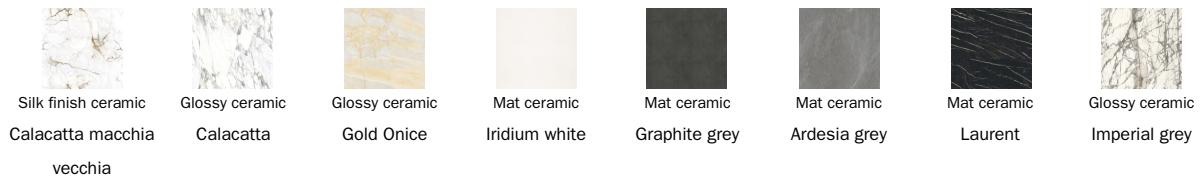

Width: 180-260cm
Depth: 90cm
Height: 75cm

Width: 200-300cm
Depth: 100cm
Height: 75cm

Fixed table top

Wood

Opaque Glass

Ceramic

Leaf table top

Wood

Opaque Glass

Glass
Acid-treated black

Glass
Acid-treated anthracite grey

Glass
Extra-light acid-treated white

Ceramic

Mat ceramic
Ardesia grey

Glossy ceramic
Calacatta

Silk finish ceramic
Calacatta macchia vecchia

Glossy ceramic
Gold Onice

Mat ceramic
Graphite grey

Mat ceramic
Iridium white

Mat ceramic
Laurent

Glossy ceramic
Imperial grey

Base

Metal

Painted metal
Combination 1 |
orange, coral red,
green, lilac