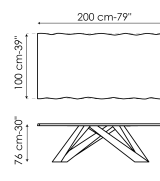

Data sheet

Width: 160cm
Depth: 90cm
Height: 74cm

Width: 180cm
Depth: 90cm
Height: 74cm

Width: 200cm
Depth: 100cm
Height: 75cm

Width: 220cm
Depth: 100cm
Height: 75cm

Width: 250cm
Depth: 100cm
Height: 75cm

Width: 300cm
Depth: 100-108cm
Height: 75cm

Width: 300cm
Depth: 120cm
Height: 76cm

Width: 200cm
Depth: 100cm
Height: 76cm

Width: 220cm
Depth: 100cm
Height: 76cm

Width: 250cm
Depth: 110cm
Height: 76cm

Width: 300cm
Depth: 120cm
Height: 76cm

Width: 160-240cm
Depth: 90cm
Height: 75cm

Width: 180-260cm
Depth: 90cm
Height: 75cm

Width: 200-300cm
Depth: 100cm
Height: 75cm

Fixed table top

Wood

Opaque Glass

Ceramic

Leaf table top

Wood