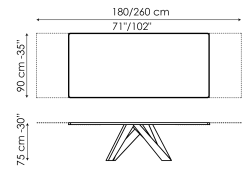

Data sheet

Width: 160cm
Depth: 90cm
Height: 74cm

Width: 180cm
Depth: 90cm
Height: 74cm

Width: 200cm
Depth: 100cm
Height: 75cm

Width: 220cm
Depth: 100cm
Height: 75cm

Width: 250cm
Depth: 100cm
Height: 75cm

Width: 300cm
Depth: 100-108cm
Height: 75cm

Width: 300cm
Depth: 120cm
Height: 76cm

Width: 200cm
Depth: 100cm
Height: 76cm

Width: 220cm
Depth: 100cm
Height: 76cm

Width: 250cm
Depth: 110cm
Height: 76cm

Width: 300cm
Depth: 120cm
Height: 76cm

Width: 160-240cm
Depth: 90cm
Height: 75cm

Width: 180-260cm
Depth: 90cm
Height: 75cm

Width: 200-300cm
Depth: 100cm
Height: 75cm

Fixed table top

Wood

Opaque Glass

Ceramic

Leaf table top

Wood