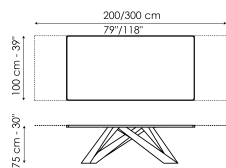

Data sheet

Width: 160cm
Depth: 90cm
Height: 74cm

Width: 180cm
Depth: 90cm
Height: 74cm

Width: 200cm
Depth: 100cm
Height: 75cm

Width: 220cm
Depth: 100cm
Height: 75cm

Width: 250cm
Depth: 100cm
Height: 75cm

Width: 300cm
Depth: 100-108cm
Height: 75cm

Width: 300cm
Depth: 120cm
Height: 76cm

Width: 200cm
Depth: 100cm
Height: 76cm

Width: 220cm
Depth: 100cm
Height: 76cm

Width: 250cm
Depth: 110cm
Height: 76cm

Width: 300cm
Depth: 120cm
Height: 76cm

Width: 160-240cm
Depth: 90cm
Height: 75cm

Width: 180-260cm
Depth: 90cm
Height: 75cm

Width: 200-300cm
Depth: 100cm
Height: 75cm

Fixed table top

Wood

Opaque Glass

Ceramic

Leaf table top

Wood