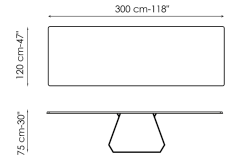

Data sheet

Width: 200cm
Depth: 100cm
Height: 75cm

Width: 220cm
Depth: 100cm
Height: 75cm

Width: 250cm
Depth: 100cm
Height: 75cm

Width: 300cm
Depth: 100-108cm
Height: 75cm

Width: 300cm
Depth: 120cm
Height: 75cm

Width: 200cm
Depth: 100cm
Height: 76,50cm

Width: 220cm
Depth: 100cm
Height: 76,50cm

Width: 250cm
Depth: 110cm
Height: 76,50cm

Width: 300cm
Depth: 120cm
Height: 76,50cm

Rectangular top

Wood

Lacquered wood
Mat white