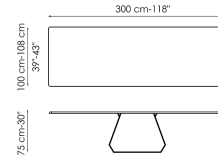

Data sheet

Width: 200cm
Depth: 100cm
Height: 75cm

Width: 220cm
Depth: 100cm
Height: 75cm

Width: 250cm
Depth: 100cm
Height: 75cm

Width: 300cm
Depth: 100-108cm
Height: 75cm

Width: 300cm
Depth: 120cm
Height: 75cm

Width: 200cm
Depth: 100cm
Height: 76,50cm

Width: 220cm
Depth: 100cm
Height: 76,50cm

Width: 250cm
Depth: 110cm
Height: 76,50cm

Width: 300cm
Depth: 120cm
Height: 76,50cm

Rectangular top

Wood

Lacquered wood
Mat white