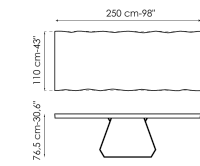

Data sheet

Width: 200cm
Depth: 100cm
Height: 75cm

Width: 220cm
Depth: 100cm
Height: 75cm

Width: 250cm
Depth: 100cm
Height: 75cm

Width: 300cm
Depth: 100-108cm
Height: 75cm

Width: 300cm
Depth: 120cm
Height: 75cm

Width: 200cm
Depth: 100cm
Height: 76,50cm

Width: 220cm
Depth: 100cm
Height: 76,50cm

Width: 250cm
Depth: 110cm
Height: 76,50cm

Width: 300cm
Depth: 120cm
Height: 76,50cm

Rectangular top

Wood

Lacquered wood
Mat white