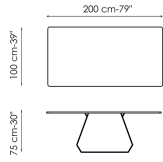

Data sheet

Width: 200cm
Depth: 100cm
Height: 75cm

Width: 220cm
Depth: 100cm
Height: 75cm

Width: 250cm
Depth: 100cm
Height: 75cm

Width: 300cm
Depth: 100-108cm
Height: 75cm

Width: 300cm
Depth: 120cm
Height: 75cm

Width: 200cm
Depth: 100cm
Height: 76,50cm

Width: 220cm
Depth: 100cm
Height: 76,50cm

Width: 250cm
Depth: 110cm
Height: 76,50cm

Width: 300cm
Depth: 120cm
Height: 76,50cm

Rectangular top

Wood

Lacquered wood
Mat white