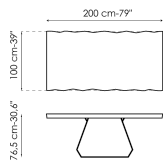

Data sheet

Width: 200cm
Depth: 100cm
Height: 75cm

Width: 220cm
Depth: 100cm
Height: 75cm

Width: 250cm
Depth: 100cm
Height: 75cm

Width: 300cm
Depth: 100-108cm
Height: 75cm

Width: 300cm
Depth: 120cm
Height: 75cm

Width: 200cm
Depth: 100cm
Height: 76,50cm

Width: 220cm
Depth: 100cm
Height: 76,50cm

Width: 250cm
Depth: 110cm
Height: 76,50cm

Width: 300cm
Depth: 120cm
Height: 76,50cm

Rectangular top

Wood

Lacquered wood
Mat white