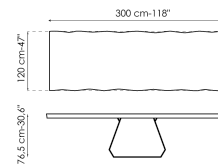

Data sheet

Width: 200cm
Depth: 100cm
Height: 75cm

Width: 220cm
Depth: 100cm
Height: 75cm

Width: 250cm
Depth: 100cm
Height: 75cm

Width: 300cm
Depth: 100-108cm
Height: 75cm

Width: 300cm
Depth: 120cm
Height: 75cm

Width: 200cm
Depth: 100cm
Height: 76,50cm

Width: 220cm
Depth: 100cm
Height: 76,50cm

Width: 250cm
Depth: 110cm
Height: 76,50cm

Width: 300cm
Depth: 120cm
Height: 76,50cm

Rectangular top

Wood

Lacquered wood
Mat white