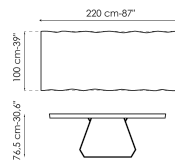

Data sheet

Width: 200cm
Depth: 100cm
Height: 75cm

Width: 220cm
Depth: 100cm
Height: 75cm

Width: 250cm
Depth: 100cm
Height: 75cm

Width: 300cm
Depth: 100-108cm
Height: 75cm

Width: 300cm
Depth: 120cm
Height: 75cm

Width: 200cm
Depth: 100cm
Height: 76,50cm

Width: 220cm
Depth: 100cm
Height: 76,50cm

Width: 250cm
Depth: 110cm
Height: 76,50cm

Width: 300cm
Depth: 120cm
Height: 76,50cm

Rectangular top

Wood

Lacquered wood
Mat white