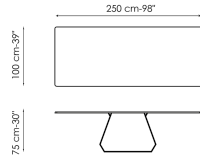

Data sheet

Width: 200cm
Depth: 100cm
Height: 75cm

Width: 220cm
Depth: 100cm
Height: 75cm

Width: 250cm
Depth: 100cm
Height: 75cm

Width: 300cm
Depth: 100-108cm
Height: 75cm

Width: 300cm
Depth: 120cm
Height: 75cm

Width: 200cm
Depth: 100cm
Height: 76,50cm

Width: 220cm
Depth: 100cm
Height: 76,50cm

Width: 250cm
Depth: 110cm
Height: 76,50cm

Width: 300cm
Depth: 120cm
Height: 76,50cm

Rectangular top

Wood

Lacquered wood
Mat white