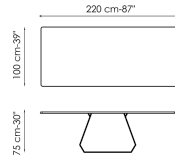

Data sheet

Width: 200cm
Depth: 100cm
Height: 75cm

Width: 220cm
Depth: 100cm
Height: 75cm

Width: 250cm
Depth: 100cm
Height: 75cm

Width: 300cm
Depth: 100-108cm
Height: 75cm

Width: 300cm
Depth: 120cm
Height: 75cm

Width: 200cm
Depth: 100cm
Height: 76,50cm

Width: 220cm
Depth: 100cm
Height: 76,50cm

Width: 250cm
Depth: 110cm
Height: 76,50cm

Width: 300cm
Depth: 120cm
Height: 76,50cm

Rectangular top

Wood

Lacquered wood
Mat white