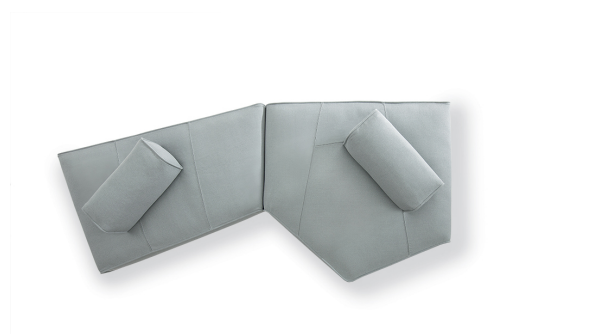

BONALDO

Tètra

Designer: Mauro Lipparini

The Tètra seating system is the ultimate expression of an aesthetic spirit, with their contemporary design and evergreen detailing. The collection of soft furniture features rectangular, pentagonal and irregular-shaped elements which can be easily combined without limits, forming geometric shapes befitting the name of the collection. The backrests - with their

simple shaping - are perched atop the islands, making for a sofa that feels like a celebration of freedom, movement and new interpretations of aesthetics and comfort: Tètra is a sofa which can perfectly adapt to different functional and stylistic needs without losing its strong personality.

Data sheet

<p>Base 5 sides Width: 150cm Depth: 145cm Height: 41cm</p>	<p>Base 4 sides Width: 190cm Depth: 108cm Height: 41cm</p>	<p>Base 240 Width: 240cm Depth: 110cm Height: 41cm</p>	<p>Base 210 Width: 210cm Depth: 110cm Height: 41cm</p>	<p>Base 180 Width: 180cm Depth: 110cm Height: 41cm</p>

<p>Base 140 Width: 140cm Depth: 110cm Height: 41cm</p>	<p>Backrest 75 Width: 75cm Depth: 30cm Height: 28cm</p>	<p>Backrest 102 corner Width: 102cm Depth: 90cm Height: 28cm</p>	<p>Backrest 117 corner Width: 117cm Depth: 90cm Height: 28cm</p>	<p>Backrest 137 corner Width: 137cm Depth: 90cm Height: 28cm</p>