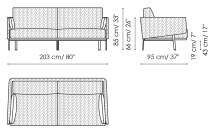

Height: 85cm

Corner 95x95

Width: 95cm

Depth: 95cm

Height: 85cm

Corner 113x113

Width: 113cm

Depth: 113cm

Height: 85cm

Combination 3

Width: 290cm

Depth: 290cm

Height: 85cm

Sofa 263 - 3 seats

Width: 263cm

Depth: 95cm

Height: 85cm

Sofa 263 - 2 seats
Width: 263cm
Depth: 95cm
Height: 85cm

Sofa 233
Width: 233cm
Depth: 95cm
Height: 85cm

Sofa 203
Width: 203cm
Depth: 95cm
Height: 85cm

End section sofa 225
Width: 255cm
Depth: 95cm
Height: 85cm

End section sofa 195
Width: 195cm
Depth: 95cm
Height: 85cm

Chaise longue
Width: 115cm
Depth: 170cm
Height: 85cm

Meridiana
Width: 95cm
Depth: 230cm
Height: 85cm

Corner 95x95
Width: 95cm
Depth: 95cm
Height: 85cm