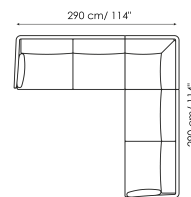

Combination 3

Width: 290cm

Depth: 290cm

Height: 85cm