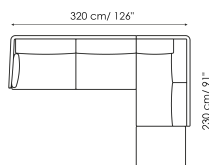

Height: 85cm

Corner 95x95

Width: 95cm

Depth: 95cm

Height: 85cm

Corner 113x113

Width: 113cm

Depth: 113cm

Height: 85cm

Armchair

Width: 88cm

Depth: 80cm

Height: 85cm

Pouf

Width: 85cm

Depth: 85cm

Height: 43cm

Combination 1

Width: 340cm

Depth: 170cm

Height: 85cm

Combination 2

Width: 320cm

Depth: 230cm

Height: 85cm

Sofa 263 - 2 seats
Width: 263cm
Depth: 95cm
Height: 85cm

Sofa 233
Width: 233cm
Depth: 95cm
Height: 85cm

Sofa 203
Width: 203cm
Depth: 95cm
Height: 85cm

End section sofa 225
Width: 255cm
Depth: 95cm
Height: 85cm