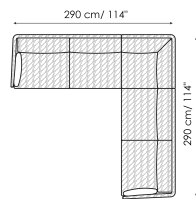

Height: 85cm

Corner 95x95

Width: 95cm

Depth: 95cm

Height: 85cm

Corner 113x113

Width: 113cm

Depth: 113cm

End section sofa 195
Width: 195cm
Depth: 95cm
Height: 85cm

Chaise longue
Width: 115cm
Depth: 170cm
Height: 85cm

Meridiana
Width: 95cm
Depth: 230cm
Height: 85cm

Corner 95x95
Width: 95cm
Depth: 95cm
Height: 85cm

Corner 113x113
Width: 113cm
Depth: 113cm
Height: 85cm

Armchair
Width: 88cm
Depth: 80cm
Height: 85cm

Pouf
Width: 85cm
Depth: 85cm
Height: 43cm

Combination 1
Width: 340cm
Depth: 170cm
Height: 85cm

Combination 2
Width: 320cm
Depth: 230cm
Height: 85cm

Combination 3
Width: 290cm
Depth: 290cm
Height: 85cm

Cover

Fabric - 900

Fabric - Azimut
9B02

Fabric - Azimut
9B08

Fabric - Azimut
9B17

Fabric - Azimut
9B22

Fabric - Azimut
9B26