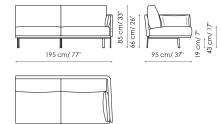

Data sheet

Sofa 263 - 3 seats

Width: 263cm

Depth: 95cm

Height: 85cm

Sofa 263 - 2 seats

Width: 263cm

Depth: 95cm

Height: 85cm

Sofa 233

Width: 233cm

Depth: 95cm

Height: 85cm

Sofa 203

Width: 203cm

Depth: 95cm

Height: 85cm

End section sofa 225

Width: 255cm

Depth: 95cm

Height: 85cm

End section sofa 195

Width: 195cm

Depth: 95cm

Height: 85cm

Chaise longue

Width: 115cm

Depth: 170cm

Height: 85cm

Meridiana

Width: 95cm

Depth: 230cm