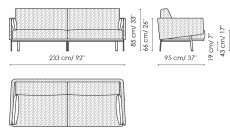

Height: 85cm

Corner 95x95

Width: 95cm

Depth: 95cm

Height: 85cm

Corner 113x113

Width: 113cm

Depth: 113cm

Height: 85cm

Combination 3

Width: 290cm

Depth: 290cm

Height: 85cm

Sofa 263 - 3 seats

Width: 263cm

Depth: 95cm

Height: 85cm

Sofa 263 - 2 seats
Width: 263cm
Depth: 95cm
Height: 85cm

Sofa 233
Width: 233cm
Depth: 95cm
Height: 85cm

Sofa 203
Width: 203cm
Depth: 95cm
Height: 85cm

End section sofa 225
Width: 255cm
Depth: 95cm
Height: 85cm

End section sofa 195
Width: 195cm
Depth: 95cm
Height: 85cm

Chaise longue
Width: 115cm
Depth: 170cm
Height: 85cm

Meridiana
Width: 95cm
Depth: 230cm
Height: 85cm

Corner 95x95
Width: 95cm
Depth: 95cm
Height: 85cm