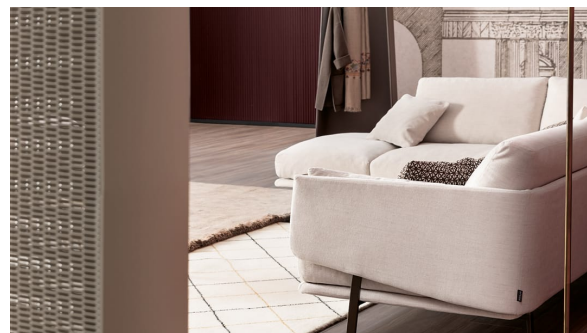

BONALDO

Structure Sofa

Designer: Alain Gilles

Structure Sofa was born from the idea of playing with the structure of a classic sofa, to reveal an inside that is softer and to create a dynamic movement between the seat and the backrest. The metal core is in some places visible, in others it is partially hidden, giving it an absolutely informal look. The colours of the metal frame can in fact be chosen tone-on-tone or in contrast to the upholstery, thus creating an unexpected visual effect. The

upholstery, in fabric or leather, is fully removable. Structure Sofa allows maximum modularity, thanks to the numerous elements, which make it possible to create, in addition to the linear sofa, solutions with chaise longue or corners, combining comfortable poufs or coordinated armchairs. Its innovative design is particularly admired, and has allowed it to win prizes and recognition, among them, the Henry Van de Velde Label.