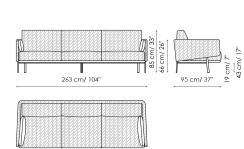

Height: 85cm

Corner 95x95

Width: 95cm

Depth: 95cm

Height: 85cm

Corner 113x113

Width: 113cm

Depth: 113cm

Height: 85cm

Combination 3

Width: 290cm

Depth: 290cm

Height: 85cm

Sofa 263 - 3 seats

Width: 263cm

Depth: 95cm

Height: 85cm

Sofa 263 - 2 seats
Width: 263cm
Depth: 95cm
Height: 85cm

Sofa 233
Width: 233cm
Depth: 95cm
Height: 85cm

Sofa 203
Width: 203cm
Depth: 95cm
Height: 85cm

End section sofa 225
Width: 255cm
Depth: 95cm
Height: 85cm

End section sofa 195
Width: 195cm
Depth: 95cm
Height: 85cm

Chaise longue
Width: 115cm
Depth: 170cm
Height: 85cm

Meridiana
Width: 95cm
Depth: 230cm
Height: 85cm

Corner 95x95
Width: 95cm
Depth: 95cm
Height: 85cm