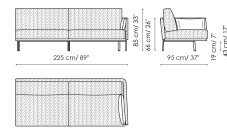

Height: 85cm

Corner 95x95

Width: 95cm

Depth: 95cm

Height: 85cm

Corner 113x113

Width: 113cm

Depth: 113cm

Height: 85cm

Combination 3

Width: 290cm

Depth: 290cm

Height: 85cm

Sofa 263 - 3 seats

Width: 263cm

Depth: 95cm

Height: 85cm

Sofa 263 - 2 seats
Width: 263cm
Depth: 95cm
Height: 85cm

Sofa 233
Width: 233cm
Depth: 95cm
Height: 85cm

Sofa 203
Width: 203cm
Depth: 95cm
Height: 85cm

End section sofa 225
Width: 255cm
Depth: 95cm
Height: 85cm

End section sofa 195
Width: 195cm
Depth: 95cm
Height: 85cm

Chaise longue
Width: 115cm
Depth: 170cm
Height: 85cm

Meridiana
Width: 95cm
Depth: 230cm
Height: 85cm

Corner 95x95
Width: 95cm
Depth: 95cm
Height: 85cm