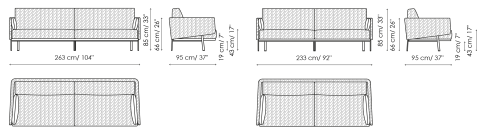

Height: 85cm

Corner 95x95

Width: 95cm

Depth: 95cm

Height: 85cm

Corner 113x113

Width: 113cm

Depth: 113cm

Height: 85cm

Combination 3

Width: 290cm

Depth: 290cm

Height: 85cm

Sofa 263 - 3 seats

Width: 263cm

Depth: 95cm

Height: 85cm

Sofa 263 - 2 seats
Width: 263cm
Depth: 95cm
Height: 85cm

Sofa 233
Width: 233cm
Depth: 95cm
Height: 85cm

Sofa 203
Width: 203cm
Depth: 95cm
Height: 85cm

End section sofa 225
Width: 255cm
Depth: 95cm
Height: 85cm

End section sofa 195
Width: 195cm
Depth: 95cm
Height: 85cm

Chaise longue
Width: 115cm
Depth: 170cm
Height: 85cm

Meridiana
Width: 95cm
Depth: 230cm
Height: 85cm

Corner 95x95
Width: 95cm
Depth: 95cm
Height: 85cm