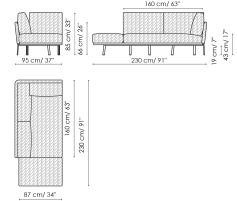

Height: 85cm

Corner 95x95

Width: 95cm

Depth: 95cm

Height: 85cm

Corner 113x113

Width: 113cm

Depth: 113cm

Height: 85cm

Combination 3

Width: 290cm

Depth: 290cm

Height: 85cm

Sofa 263 - 3 seats

Width: 263cm

Depth: 95cm

Height: 85cm

Sofa 263 - 2 seats
Width: 263cm
Depth: 95cm
Height: 85cm

Sofa 233
Width: 233cm
Depth: 95cm
Height: 85cm

Sofa 203
Width: 203cm
Depth: 95cm
Height: 85cm

End section sofa 225
Width: 255cm
Depth: 95cm
Height: 85cm

End section sofa 195
Width: 195cm
Depth: 95cm
Height: 85cm

Chaise longue
Width: 115cm
Depth: 170cm
Height: 85cm

Meridiana
Width: 95cm
Depth: 230cm
Height: 85cm

Corner 95x95
Width: 95cm
Depth: 95cm
Height: 85cm