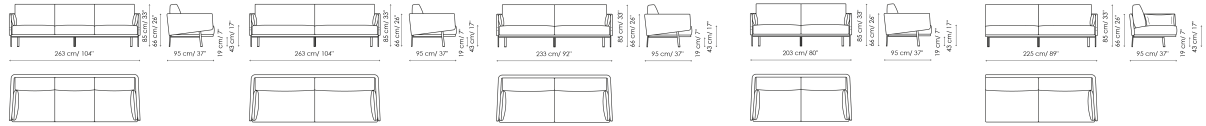

Data sheet

Sofa 263 - 3 seats

Width: 263cm

Depth: 95cm

Height: 85cm

Sofa 263 - 2 seats

Width: 263cm

Depth: 95cm

Height: 85cm

Sofa 233

Width: 233cm

Depth: 95cm

Height: 85cm

Sofa 203

Width: 203cm

Depth: 95cm

Height: 85cm

End section sofa 225

Width: 255cm

Depth: 95cm

Height: 85cm

End section sofa 195

Width: 195cm

Depth: 95cm

Height: 85cm

Corner 95x95

Width: 95cm

Depth: 95cm

Height: 85cm

Corner 113x113

Width: 113cm

Depth: 113cm