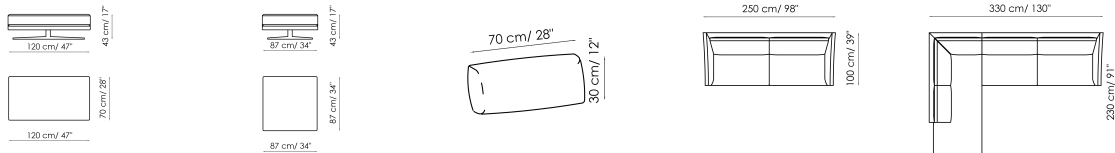

Width: 190cm
Depth: 100cm
Height: 80cm

End section sofa 230

Width: 230cm
Depth: 100cm
Height: 80cm

End section sofa 200

Width: 200cm
Depth: 100cm
Height: 80cm

End section sofa 170

Width: 170cm
Depth: 100cm
Height: 80cm

Corner sofa 250

Width: 250cm
Depth: 100cm
Height: 80cm

Corner sofa 220

Width: 220cm
Depth: 100cm
Height: 80cm

Chaise longue 120x170

Width: 120cm
Depth: 170cm
Height: 80cm

Corner

Width: 100cm
Depth: 100cm
Height: 80cm

Meridiana 260

Width: 100cm
Depth: 260cm
Height: 80cm

Meridiana 230

Width: 100cm
Depth: 230cm
Height: 80cm

Dormeuse

Width: 100cm
Depth: 260cm
Height: 80cm

Pouf 120x120

Width: 120cm
Depth: 120cm
Height: 43cm

Pouf 120x70

Width: 120cm
Depth: 70cm
Height: 43cm

Pouf 87x87

Width: 87cm
Depth: 87cm
Height: 43cm

Lumbar cushion 70x30

Width: 70cm
Depth: -cm
Height: 30cm

Combination 1

Width: 250cm
Depth: 100cm
Height: 80cm