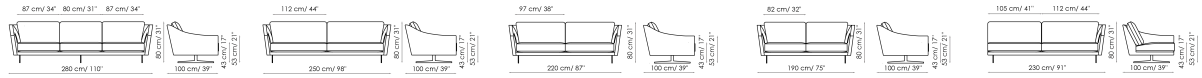

Data sheet

Sofa 280

Width: 280cm
Depth: 100cm
Height: 80cm

Sofa 250

Width: 250cm
Depth: 100cm
Height: 80cm

Sofa 220

Width: 220cm
Depth: 100cm
Height: 80cm

Sofa 190

Width: 190cm
Depth: 100cm
Height: 80cm

End section sofa 230

Width: 230cm
Depth: 100cm
Height: 80cm

End section sofa 200

Width: 200cm
Depth: 100cm
Height: 80cm

End section sofa 170

Width: 170cm
Depth: 100cm
Height: 80cm

Corner sofa 250

Width: 250cm
Depth: 100cm
Height: 80cm

Corner sofa 220

Width: 220cm
Depth: 100cm
Height: 80cm

Chaise longue 120x170

Width: 120cm
Depth: 170cm
Height: 80cm

Corner

Width: 100cm
Depth: 100cm
Height: 80cm

Meridiana 260

Width: 100cm
Depth: 260cm
Height: 80cm

Meridiana 230

Width: 100cm
Depth: 230cm
Height: 80cm

Dormeuse

Width: 100cm
Depth: 260cm
Height: 80cm

Pouf 120x120

Width: 120cm
Depth: 120cm
Height: 43cm