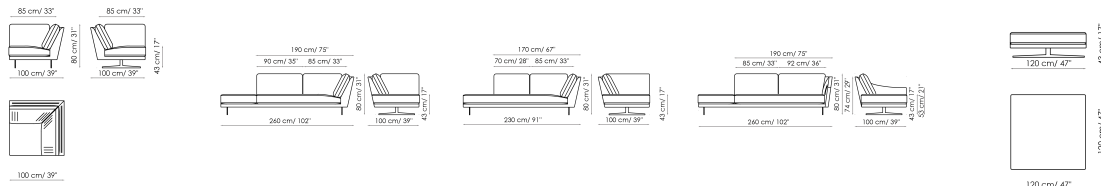

Data sheet

Sofa 280

Width: 280cm
Depth: 100cm
Height: 80cm

Sofa 250

Width: 250cm
Depth: 100cm
Height: 80cm

Sofa 220

Width: 220cm
Depth: 100cm
Height: 80cm

Sofa 190

Width: 190cm
Depth: 100cm
Height: 80cm

End section sofa 230

Width: 230cm
Depth: 100cm
Height: 80cm

End section sofa 200

Width: 200cm
Depth: 100cm
Height: 80cm

End section sofa 170

Width: 170cm
Depth: 100cm
Height: 80cm

Corner sofa 250

Width: 250cm
Depth: 100cm
Height: 80cm

Corner sofa 220

Width: 220cm
Depth: 100cm
Height: 80cm

Chaise longue 120x170

Width: 120cm
Depth: 170cm
Height: 80cm

Corner

Width: 100cm
Depth: 100cm
Height: 80cm

Meridiana 260

Width: 100cm
Depth: 260cm
Height: 80cm

Meridiana 230

Width: 100cm
Depth: 230cm
Height: 80cm

Dormeuse

Width: 100cm
Depth: 260cm
Height: 80cm

Pouf 120x120

Width: 120cm
Depth: 120cm
Height: 43cm