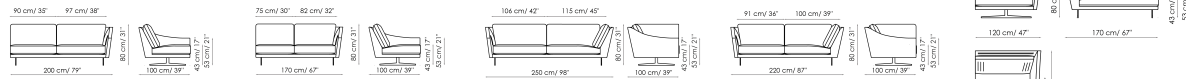

Data sheet

Sofa 280

Width: 280cm
Depth: 100cm
Height: 80cm

Sofa 250

Width: 250cm
Depth: 100cm
Height: 80cm

Sofa 220

Width: 220cm
Depth: 100cm
Height: 80cm

Sofa 190

Width: 190cm
Depth: 100cm
Height: 80cm

End section sofa 230

Width: 230cm
Depth: 100cm
Height: 80cm

End section sofa 200

Width: 200cm
Depth: 100cm
Height: 80cm

End section sofa 170

Width: 170cm
Depth: 100cm
Height: 80cm

Corner sofa 250

Width: 250cm
Depth: 100cm
Height: 80cm

Corner sofa 220

Width: 220cm
Depth: 100cm
Height: 80cm

Chaise longue 120x170

Width: 120cm
Depth: 170cm
Height: 80cm

Corner

Width: 100cm
Depth: 100cm
Height: 80cm

Meridiana 260

Width: 100cm
Depth: 260cm
Height: 80cm

Meridiana 230

Width: 100cm
Depth: 230cm
Height: 80cm

Dormeuse

Width: 100cm
Depth: 260cm
Height: 80cm

Pouf 120x120

Width: 120cm
Depth: 120cm
Height: 43cm