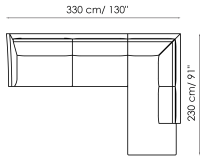

Data sheet

Sofa 280

Width: 280cm
Depth: 100cm
Height: 80cm

Sofa 250

Width: 250cm
Depth: 100cm
Height: 80cm

Sofa 220

Width: 220cm
Depth: 100cm
Height: 80cm

Sofa 190

Meridiana 260

Width: 100cm
Depth: 260cm
Height: 80cm

Meridiana 230

Width: 100cm
Depth: 230cm
Height: 80cm

Dormeuse

Width: 100cm
Depth: 260cm
Height: 80cm

Pouf 120x120

Width: 120cm
Depth: 120cm
Height: 43cm

Pouf 120x70

Width: 120cm
Depth: 70cm
Height: 43cm

Pouf 87x87

Width: 87cm
Depth: 87cm
Height: 43cm

Lumbar cushion 70x30

Width: 70cm
Depth: -cm
Height: 30cm

Combination 1

Width: 250cm
Depth: 100cm
Height: 80cm

Combination 2

Width: 330cm
Depth: 230cm
Height: 80cm

Combination 3
 Width: 330cm
 Depth: 230cm
 Height: 80cm

Cover

Fabric - 900

Fabric - Azimut
9B02

Fabric - Azimut
9B08

Fabric - Azimut
9B17