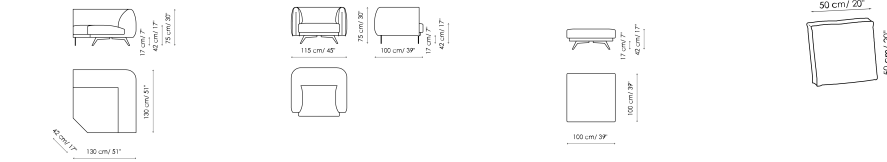

Data sheet

Sofa 270

Width: 270cm
Depth: 100cm
Height: 75cm

Sofa 230

Width: 230cm
Depth: 100cm
Height: 75cm

Sofa 190

Width: 190cm
Depth: 100cm
Height: 75cm

End section sofa 250

Width: 250cm
Depth: 100cm
Height: 75cm

End section sofa 210

Width: 210cm
Depth: 100cm
Height: 75cm

End section sofa 170

Width: 170cm
Depth: 100cm
Height: 75cm

Chaise longue 135x195

Width: 135cm
Depth: 195cm
Height: 75cm

Chaise longue 115x175

Width: 115cm
Depth: 175cm
Height: 75cm

Penisola

Width: 135cm
Depth: 130cm
Height: 75cm

Meridiana

Width: 100cm
Depth: 230cm
Height: 75cm

Corner

Width: 130cm
Depth: 130cm
Height: 75cm

Armchair

Width: 115cm
Depth: 100cm
Height: 75cm

Pouf 100x100

Width: 100cm
Depth: 100cm
Height: 42cm

Cushion 50x50

Width: 50cm
Depth: -cm
Height: 50cm

Cover

Fabric - 900