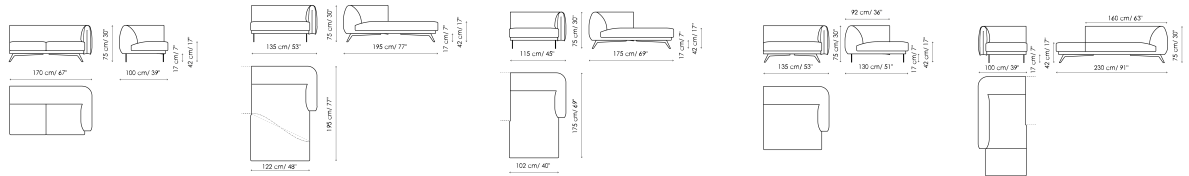

Data sheet

Sofa 270

Width: 270cm
Depth: 100cm
Height: 75cm

Sofa 230

Width: 230cm
Depth: 100cm
Height: 75cm

Sofa 190

Width: 190cm
Depth: 100cm
Height: 75cm

End section sofa 250

Width: 250cm
Depth: 100cm
Height: 75cm

End section sofa 210

Width: 210cm
Depth: 100cm
Height: 75cm

End section sofa 170

Width: 170cm
Depth: 100cm
Height: 75cm

Chaise longue 135x195

Width: 135cm
Depth: 195cm
Height: 75cm

Chaise longue 115x175

Width: 115cm
Depth: 175cm
Height: 75cm

Penisola

Width: 135cm
Depth: 130cm
Height: 75cm

Meridiana

Width: 100cm
Depth: 230cm
Height: 75cm

Corner

Width: 130cm
Depth: 130cm
Height: 75cm

Armchair

Width: 115cm
Depth: 100cm
Height: 75cm

Pouf 100x100

Width: 100cm
Depth: 100cm
Height: 42cm

Cushion 50x50

Width: 50cm
Depth: -cm
Height: 50cm

Cover

Fabric - 900