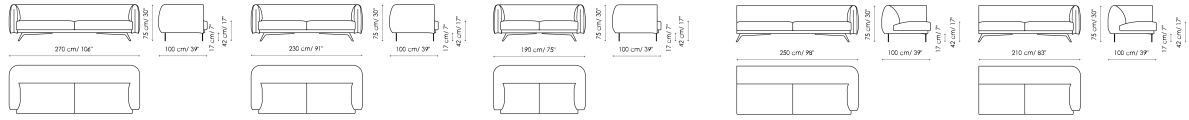

Data sheet

Sofa 270

Width: 270cm
Depth: 100cm
Height: 75cm

Sofa 230

Width: 230cm
Depth: 100cm
Height: 75cm

Sofa 190

Width: 190cm
Depth: 100cm
Height: 75cm

End section sofa 250

Width: 250cm
Depth: 100cm
Height: 75cm

End section sofa 210

Width: 210cm
Depth: 100cm
Height: 75cm

End section sofa 170

Width: 170cm
Depth: 100cm
Height: 75cm

Chaise longue 135x195

Width: 135cm
Depth: 195cm
Height: 75cm

Chaise longue 115x175

Width: 115cm
Depth: 175cm
Height: 75cm

Penisola

Width: 135cm
Depth: 130cm
Height: 75cm

Meridiana

Width: 100cm
Depth: 230cm
Height: 75cm

Corner

Width: 130cm
Depth: 130cm
Height: 75cm

Armchair

Width: 115cm
Depth: 100cm
Height: 75cm

Pouf 100x100

Width: 100cm
Depth: 100cm
Height: 42cm

Cushion 50x50

Width: 50cm
Depth: -cm
Height: 50cm

Cover

Fabric - 900