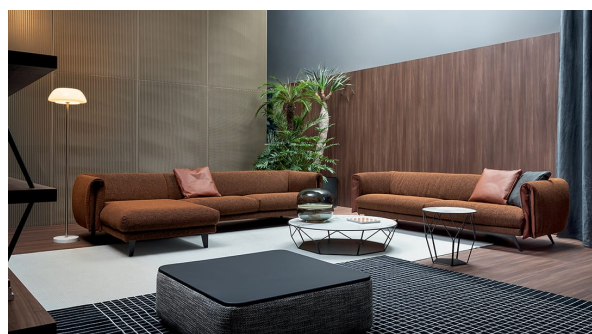

Designed to offer the utmost level of elegance, the Saddle sofa stands out for its modern and functional style. The tub-shaped back and armrests, which recall the shape of a saddle, and the padded seat make this sofa enjoyably soft. The aesthetic appeal is accentuated by the leather insert in the armrest, which defines its front and allows for a singular play of

materials and combinations, to create a high-impact optical effect. The upholstery, in fabric or leather, is fully removable; the feet in metal lighten the shape of the sofa, emphasising its contemporary allure. The extensive modularity of the sofa makes it possible to create multiple configurations, suitable for all spaces.