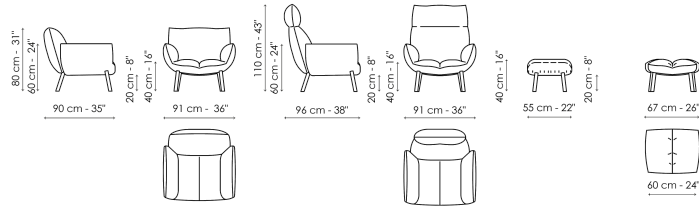

Data sheet

Pil armchair

Width: 91cm

Depth: 90cm

Height: 80cm

Pil armchair hi

Width: 91cm

Depth: 96cm

Height: 110cm

Pil armchair footrest

Width: 55cm

Depth: 67cm

Height: 40cm

Cover

Fabric - 900

Fabric - Azimut