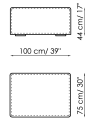

## Central section 100

Width: 100cm

Depth: 100cm

Height: 68cm

## Central section 70

Width: 70cm

Depth: 100cm

Height: 68cm

Central section 70 movable  
Width: 70cm  
Depth: 100-125cm  
Height: 68cm

Backrest-corner depth 125  
Width: 32cm  
Depth: 125cm  
Height: 68cm

Backrest-corner depth 100  
Width: 32cm  
Depth: 100cm  
Height: 68cm

Chaise longue 150x70  
Width: 70cm  
Depth: 150cm  
Height: 68cm

Penisola with backrest  
100x150  
Width: 100cm  
Depth: 150cm  
Height: 68cm

Penisola 100x150  
Width: 100cm  
Depth: 150cm  
Height: 44cm

Penisola 100x100  
Width: 100cm  
Depth: 100cm  
Height: 44cm

Penisola 100x75  
Width: 100cm  
Depth: 75cm  
Height: 44cm

High armrest 68x25  
Width: 25cm  
Depth: 100cm  
Height: 68cm

High armrest 68x35  
Width: 35cm  
Depth: 100cm  
Height: 68cm