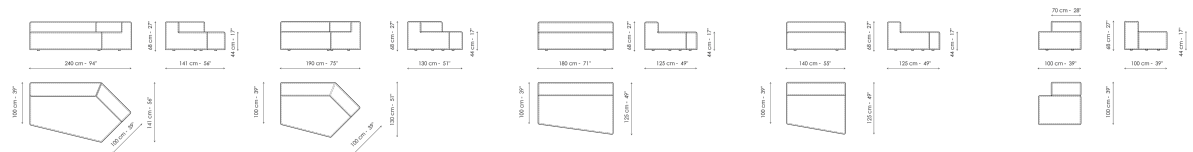

Penisola 100x100  
Width: 100cm  
Depth: 100cm  
Height: 44cm

Penisola 100x75  
Width: 100cm  
Depth: 75cm  
Height: 44cm

High armrest 68x25  
Width: 25cm  
Depth: 100cm  
Height: 68cm

High armrest 68x35  
Width: 35cm  
Depth: 100cm  
Height: 68cm

Low armrest 50x25  
Width: 25cm  
Depth: 100cm  
Height: 50cm

Low armrest 50x35  
Width: 35cm  
Depth: 100cm  
Height: 50cm

Pouf 100x150  
Width: 100cm  
Depth: 150cm  
Height: 44cm

Pouf 100x100  
Width: 100cm  
Depth: 100cm  
Height: 44cm

Pouf 100x75  
Width: 100cm  
Depth: 75cm  
Height: 44cm

Pouf 93x75  
Width: 93cm  
Depth: 75cm  
Height: 44cm

Feather cushion with edge  
Width: 50cm  
Depth: -cm  
Height: 50cm

Combination  
Width: 380cm  
Depth: 175cm  
Height: 68cm

Combination  
Width: 390cm  
Depth: 225cm  
Height: 68cm

Combination  
Width: 342cm  
Depth: 250cm  
Height: 68cm

**Semi-corner 240**

Width: 240cm

Depth: 141cm

Height: 68cm

**Semi-corner 190**

Width: 190cm