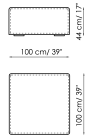

## Central section 100

Width: 100cm

Depth: 100cm

Height: 68cm

## Central section 70

Width: 70cm

Depth: 100cm

Height: 68cm

Central section 70 movable  
Width: 70cm  
Depth: 100-125cm  
Height: 68cm

Backrest-corner depth 125  
Width: 32cm  
Depth: 125cm  
Height: 68cm

Backrest-corner depth 100  
Width: 32cm  
Depth: 100cm  
Height: 68cm

Chaise longue 150x70  
Width: 70cm  
Depth: 150cm  
Height: 68cm

Penisola with backrest  
100x150  
Width: 100cm  
Depth: 150cm  
Height: 68cm

Penisola 100x150  
Width: 100cm  
Depth: 150cm  
Height: 44cm

Penisola 100x100  
Width: 100cm  
Depth: 100cm  
Height: 44cm

Penisola 100x75  
Width: 100cm  
Depth: 75cm  
Height: 44cm

High armrest 68x25  
Width: 25cm  
Depth: 100cm  
Height: 68cm

High armrest 68x35  
Width: 35cm  
Depth: 100cm  
Height: 68cm