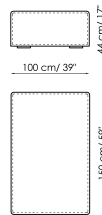

## Central section 70

Width: 70cm

Depth: 100cm

Height: 68cm

Central section 70 movable  
Width: 70cm  
Depth: 100-125cm  
Height: 68cm

Backrest-corner depth 125  
Width: 32cm  
Depth: 125cm  
Height: 68cm

Backrest-corner depth 100  
Width: 32cm  
Depth: 100cm  
Height: 68cm

Chaise longue 150x70  
Width: 70cm  
Depth: 150cm  
Height: 68cm

Penisola with backrest  
100x150  
Width: 100cm  
Depth: 150cm  
Height: 68cm

Penisola 100x150  
Width: 100cm  
Depth: 150cm  
Height: 44cm

Penisola 100x100  
Width: 100cm  
Depth: 100cm  
Height: 44cm

Penisola 100x75  
Width: 100cm  
Depth: 75cm  
Height: 44cm

High armrest 68x25  
Width: 25cm  
Depth: 100cm  
Height: 68cm

High armrest 68x35  
Width: 35cm  
Depth: 100cm  
Height: 68cm

Low armrest 50x25  
Width: 25cm  
Depth: 100cm  
Height: 50cm

Low armrest 50x35  
Width: 35cm  
Depth: 100cm  
Height: 50cm

Pouf 100x150  
Width: 100cm  
Depth: 150cm  
Height: 44cm

Pouf 100x100  
Width: 100cm  
Depth: 100cm  
Height: 44cm