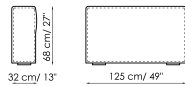

## Central section 70 movable

Width: 70cm

Depth: 125-150cm

Height: 68cm

## Central section 70

Width: 70cm

Depth: 100cm

Height: 68cm

Central section 70 movable  
Width: 70cm  
Depth: 100-125cm  
Height: 68cm

Backrest-corner depth 125  
Width: 32cm  
Depth: 125cm  
Height: 68cm

Backrest-corner depth 100  
Width: 32cm  
Depth: 100cm  
Height: 68cm

Chaise longue 150x70  
Width: 70cm  
Depth: 150cm  
Height: 68cm

Penisola with backrest  
100x150  
Width: 100cm  
Depth: 150cm  
Height: 68cm

Penisola 100x150  
Width: 100cm  
Depth: 150cm  
Height: 44cm

Penisola 100x100  
Width: 100cm  
Depth: 100cm  
Height: 44cm

Penisola 100x75  
Width: 100cm  
Depth: 75cm  
Height: 44cm

High armrest 68x25  
Width: 25cm  
Depth: 100cm  
Height: 68cm

High armrest 68x35  
Width: 35cm  
Depth: 100cm  
Height: 68cm