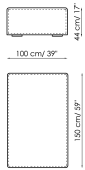

## Central section 100

Width: 100cm

Depth: 100cm

Height: 68cm

## Central section 70

Width: 70cm

Depth: 125cm

Height: 68cm

## Central section 70

Width: 70cm

Depth: 100cm

Height: 68cm

Central section 70 movable  
Width: 70cm  
Depth: 100-125cm  
Height: 68cm

Backrest-corner depth 125  
Width: 32cm  
Depth: 125cm  
Height: 68cm

Backrest-corner depth 100  
Width: 32cm  
Depth: 100cm  
Height: 68cm

Chaise longue 150x70  
Width: 70cm  
Depth: 150cm  
Height: 68cm

Penisola with backrest  
100x150  
Width: 100cm  
Depth: 150cm  
Height: 68cm

Penisola 100x150  
Width: 100cm  
Depth: 150cm  
Height: 44cm