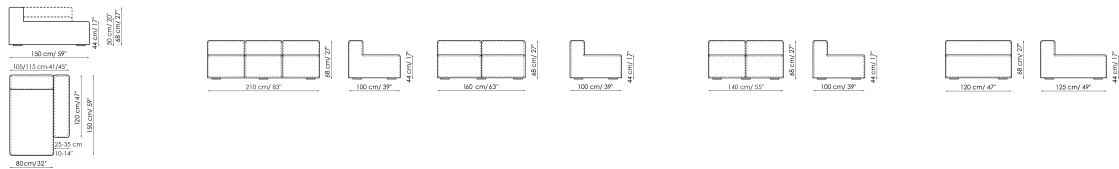

## Corner sofa 192

Width: 192cm

Depth: 100cm

Height: 68cm

## Corner sofa 172

Width: 172cm

Depth: 100cm

Height: 68cm

## Chaise longue 125-135x170

Width: 125-135cm

Depth: 170cm

Height: 68cm

## Central section 210

Width: 210cm

Depth: 100cm

Height: 68cm