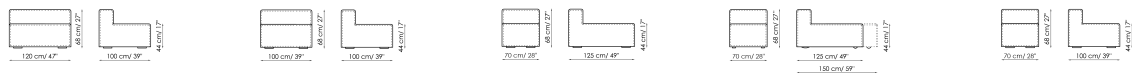

## Central section 210

Width: 210cm

Depth: 100cm

Height: 68cm

## Central section 160

Width: 160cm

Depth: 100cm

Height: 68cm

## Central section 140

Width: 140cm

Depth: 100cm

Height: 68cm

## Central section 120

Width: 120cm

Depth: 125cm

Height: 68cm