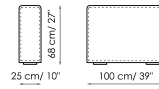

## Central section 70

Width: 70cm

Depth: 100cm

Height: 68cm

Central section 70 movable  
Width: 70cm  
Depth: 100-125cm  
Height: 68cm

Backrest-corner depth 125  
Width: 32cm  
Depth: 125cm  
Height: 68cm

Backrest-corner depth 100  
Width: 32cm  
Depth: 100cm  
Height: 68cm

Chaise longue 150x70  
Width: 70cm  
Depth: 150cm  
Height: 68cm

Penisola with backrest  
100x150  
Width: 100cm  
Depth: 150cm  
Height: 68cm

Penisola 100x150  
Width: 100cm  
Depth: 150cm  
Height: 44cm

Penisola 100x100  
Width: 100cm  
Depth: 100cm  
Height: 44cm

Penisola 100x75  
Width: 100cm  
Depth: 75cm  
Height: 44cm

High armrest 68x25  
Width: 25cm  
Depth: 100cm  
Height: 68cm

High armrest 68x35  
Width: 35cm  
Depth: 100cm  
Height: 68cm

Low armrest 50x25  
Width: 25cm  
Depth: 100cm  
Height: 50cm

Low armrest 50x35  
Width: 35cm  
Depth: 100cm  
Height: 50cm

Pouf 100x150  
Width: 100cm  
Depth: 150cm  
Height: 44cm

Pouf 100x100  
Width: 100cm  
Depth: 100cm  
Height: 44cm