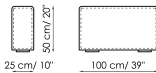

Chaise longue 150x70  
Width: 70cm  
Depth: 150cm  
Height: 68cm

Penisola with backrest  
100x150  
Width: 100cm  
Depth: 150cm  
Height: 68cm

Penisola 100x150  
Width: 100cm  
Depth: 150cm  
Height: 44cm

Penisola 100x100  
Width: 100cm  
Depth: 100cm  
Height: 44cm

Penisola 100x75  
Width: 100cm  
Depth: 75cm  
Height: 44cm

High armrest 68x25  
Width: 25cm  
Depth: 100cm  
Height: 68cm

High armrest 68x35  
Width: 35cm  
Depth: 100cm  
Height: 68cm

Low armrest 50x25  
Width: 25cm  
Depth: 100cm  
Height: 50cm

Low armrest 50x35  
Width: 35cm  
Depth: 100cm  
Height: 50cm

Pouf 100x150  
Width: 100cm  
Depth: 150cm  
Height: 44cm

Pouf 100x100  
Width: 100cm  
Depth: 100cm  
Height: 44cm