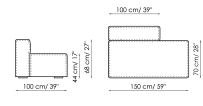

## Central section 70 movable

Width: 70cm

Depth: 125-150cm

Height: 68cm

## Central section 70

Width: 70cm

Depth: 100cm

Height: 68cm

Central section 70 movable  
Width: 70cm  
Depth: 100-125cm  
Height: 68cm

Backrest-corner depth 125  
Width: 32cm  
Depth: 125cm  
Height: 68cm

Backrest-corner depth 100  
Width: 32cm  
Depth: 100cm  
Height: 68cm

Chaise longue 150x70  
Width: 70cm  
Depth: 150cm  
Height: 68cm

Penisola with backrest  
100x150  
Width: 100cm  
Depth: 150cm  
Height: 68cm

Penisola 100x150  
Width: 100cm  
Depth: 150cm  
Height: 44cm

Penisola 100x100  
Width: 100cm  
Depth: 100cm  
Height: 44cm

Penisola 100x75  
Width: 100cm  
Depth: 75cm  
Height: 44cm

High armrest 68x25  
Width: 25cm  
Depth: 100cm  
Height: 68cm

High armrest 68x35  
Width: 35cm  
Depth: 100cm  
Height: 68cm