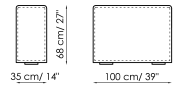

## Central section 70

Width: 70cm

Depth: 100cm

Height: 68cm

Central section 70 movable  
Width: 70cm  
Depth: 100-125cm  
Height: 68cm

Backrest-corner depth 125  
Width: 32cm  
Depth: 125cm  
Height: 68cm

Backrest-corner depth 100  
Width: 32cm  
Depth: 100cm  
Height: 68cm

Chaise longue 150x70  
Width: 70cm  
Depth: 150cm  
Height: 68cm

Penisola with backrest  
100x150  
Width: 100cm  
Depth: 150cm  
Height: 68cm

Penisola 100x150  
Width: 100cm  
Depth: 150cm  
Height: 44cm

Penisola 100x100  
Width: 100cm  
Depth: 100cm  
Height: 44cm

Penisola 100x75  
Width: 100cm  
Depth: 75cm  
Height: 44cm

High armrest 68x25  
Width: 25cm  
Depth: 100cm  
Height: 68cm

High armrest 68x35  
Width: 35cm  
Depth: 100cm  
Height: 68cm

Low armrest 50x25  
Width: 25cm  
Depth: 100cm  
Height: 50cm

Low armrest 50x35  
Width: 35cm  
Depth: 100cm  
Height: 50cm

Pouf 100x150  
Width: 100cm  
Depth: 150cm  
Height: 44cm

Pouf 100x100  
Width: 100cm  
Depth: 100cm  
Height: 44cm