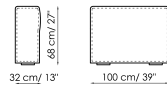

## Central section 70 movable

Width: 70cm

Depth: 125-150cm

Height: 68cm

## Central section 70

Width: 70cm

Depth: 100cm

Height: 68cm

Central section 70 movable  
Width: 70cm  
Depth: 100-125cm  
Height: 68cm

Backrest-corner depth 125  
Width: 32cm  
Depth: 125cm  
Height: 68cm

Backrest-corner depth 100  
Width: 32cm  
Depth: 100cm  
Height: 68cm

Chaise longue 150x70  
Width: 70cm  
Depth: 150cm  
Height: 68cm

Penisola with backrest  
100x150  
Width: 100cm  
Depth: 150cm  
Height: 68cm

Penisola 100x150  
Width: 100cm  
Depth: 150cm  
Height: 44cm

Penisola 100x100  
Width: 100cm  
Depth: 100cm  
Height: 44cm

Penisola 100x75  
Width: 100cm  
Depth: 75cm  
Height: 44cm

High armrest 68x25  
Width: 25cm  
Depth: 100cm  
Height: 68cm

High armrest 68x35  
Width: 35cm  
Depth: 100cm  
Height: 68cm