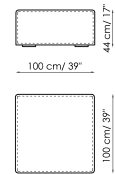

## Central section 70

Width: 70cm

Depth: 100cm

Height: 68cm

Central section 70 movable  
Width: 70cm  
Depth: 100-125cm  
Height: 68cm

Backrest-corner depth 125  
Width: 32cm  
Depth: 125cm  
Height: 68cm

Backrest-corner depth 100  
Width: 32cm  
Depth: 100cm  
Height: 68cm

Chaise longue 150x70  
Width: 70cm  
Depth: 150cm  
Height: 68cm

Penisola with backrest  
100x150  
Width: 100cm  
Depth: 150cm  
Height: 68cm

Penisola 100x150  
Width: 100cm  
Depth: 150cm  
Height: 44cm

Penisola 100x100  
Width: 100cm  
Depth: 100cm  
Height: 44cm

Penisola 100x75  
Width: 100cm  
Depth: 75cm  
Height: 44cm

High armrest 68x25  
Width: 25cm  
Depth: 100cm  
Height: 68cm

High armrest 68x35  
Width: 35cm  
Depth: 100cm  
Height: 68cm

Low armrest 50x25  
Width: 25cm  
Depth: 100cm  
Height: 50cm

Low armrest 50x35  
Width: 35cm  
Depth: 100cm  
Height: 50cm

Pouf 100x150  
Width: 100cm  
Depth: 150cm  
Height: 44cm

Pouf 100x100  
Width: 100cm  
Depth: 100cm  
Height: 44cm