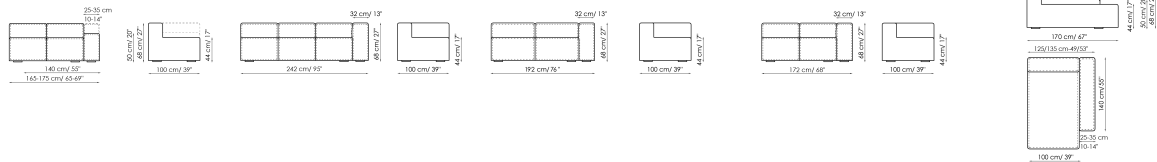

## Sofa 190-210

Width: 190-210cm

Depth: 100cm

Height: 68cm

## End section sofa 235-245

Width: 235-245cm

Depth: 100cm

Height: 68cm

## End section sofa 185-195

Width: 185-195cm

Depth: 100cm

Height: 68cm

## End section sofa 165-175

Width: 165-175cm

Depth: 100cm

Height: 68cm