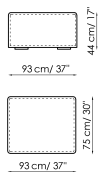

Chaise longue 150x70  
Width: 70cm  
Depth: 150cm  
Height: 68cm

Penisola with backrest  
100x150  
Width: 100cm  
Depth: 150cm  
Height: 68cm

Penisola 100x150  
Width: 100cm  
Depth: 150cm  
Height: 44cm

Penisola 100x100  
Width: 100cm  
Depth: 100cm  
Height: 44cm

Penisola 100x75  
Width: 100cm  
Depth: 75cm  
Height: 44cm

High armrest 68x25  
Width: 25cm  
Depth: 100cm  
Height: 68cm

High armrest 68x35  
Width: 35cm  
Depth: 100cm  
Height: 68cm

Low armrest 50x25  
Width: 25cm  
Depth: 100cm  
Height: 50cm

Low armrest 50x35  
Width: 35cm  
Depth: 100cm  
Height: 50cm

Pouf 100x150  
Width: 100cm  
Depth: 150cm  
Height: 44cm

Pouf 100x100  
Width: 100cm  
Depth: 100cm  
Height: 44cm

Pouf 100x75  
Width: 100cm  
Depth: 75cm  
Height: 44cm

Pouf 93x75  
Width: 93cm  
Depth: 75cm  
Height: 44cm

Feather cushion with edge  
Width: 50cm  
Depth: -cm  
Height: 50cm

Combination  
Width: 380cm  
Depth: 175cm  
Height: 68cm