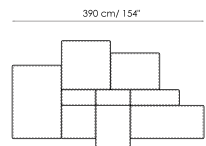

Penisola 100x100  
Width: 100cm  
Depth: 100cm  
Height: 44cm

Penisola 100x75  
Width: 100cm  
Depth: 75cm  
Height: 44cm

High armrest 68x25  
Width: 25cm  
Depth: 100cm  
Height: 68cm

High armrest 68x35  
Width: 35cm  
Depth: 100cm  
Height: 68cm

Low armrest 50x25  
Width: 25cm  
Depth: 100cm  
Height: 50cm

Low armrest 50x35  
Width: 35cm  
Depth: 100cm  
Height: 50cm

Pouf 100x150  
Width: 100cm  
Depth: 150cm  
Height: 44cm

Pouf 100x100  
Width: 100cm  
Depth: 100cm  
Height: 44cm

Pouf 100x75  
Width: 100cm  
Depth: 75cm  
Height: 44cm

Pouf 93x75  
Width: 93cm  
Depth: 75cm  
Height: 44cm

Feather cushion with edge  
Width: 50cm  
Depth: -cm  
Height: 50cm

Combination  
Width: 380cm  
Depth: 175cm  
Height: 68cm

Combination  
Width: 390cm  
Depth: 225cm  
Height: 68cm

Combination  
Width: 342cm  
Depth: 250cm  
Height: 68cm

**Semi-corner 240**

Width: 240cm

Depth: 141cm

Height: 68cm

**Semi-corner 190**

Width: 190cm