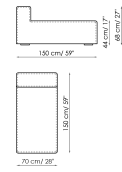

## Central section 100

Width: 100cm

Depth: 100cm

Height: 68cm

## Central section 70

Width: 70cm

Depth: 100cm

Height: 68cm

Central section 70 movable  
Width: 70cm  
Depth: 100-125cm  
Height: 68cm

Backrest-corner depth 125  
Width: 32cm  
Depth: 125cm  
Height: 68cm

Backrest-corner depth 100  
Width: 32cm  
Depth: 100cm  
Height: 68cm

Chaise longue 150x70  
Width: 70cm  
Depth: 150cm  
Height: 68cm

Penisola with backrest  
100x150  
Width: 100cm  
Depth: 150cm  
Height: 68cm

Penisola 100x150  
Width: 100cm  
Depth: 150cm  
Height: 44cm

Penisola 100x100  
Width: 100cm  
Depth: 100cm  
Height: 44cm

Penisola 100x75  
Width: 100cm  
Depth: 75cm  
Height: 44cm

High armrest 68x25  
Width: 25cm  
Depth: 100cm  
Height: 68cm

High armrest 68x35  
Width: 35cm  
Depth: 100cm  
Height: 68cm