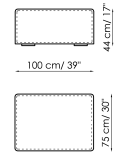

Chaise longue 150x70  
Width: 70cm  
Depth: 150cm  
Height: 68cm

Penisola with backrest  
100x150  
Width: 100cm  
Depth: 150cm  
Height: 68cm

Penisola 100x150  
Width: 100cm  
Depth: 150cm  
Height: 44cm

Penisola 100x100  
Width: 100cm  
Depth: 100cm  
Height: 44cm

Penisola 100x75  
Width: 100cm  
Depth: 75cm  
Height: 44cm

High armrest 68x25  
Width: 25cm  
Depth: 100cm  
Height: 68cm

High armrest 68x35  
Width: 35cm  
Depth: 100cm  
Height: 68cm

Low armrest 50x25  
Width: 25cm  
Depth: 100cm  
Height: 50cm

Low armrest 50x35  
Width: 35cm  
Depth: 100cm  
Height: 50cm

Pouf 100x150  
Width: 100cm  
Depth: 150cm  
Height: 44cm

Pouf 100x100  
Width: 100cm  
Depth: 100cm  
Height: 44cm

Pouf 100x75  
Width: 100cm  
Depth: 75cm  
Height: 44cm

Pouf 93x75  
Width: 93cm  
Depth: 75cm  
Height: 44cm

Feather cushion with edge  
Width: 50cm  
Depth: -cm  
Height: 50cm

Combination  
Width: 380cm  
Depth: 175cm  
Height: 68cm