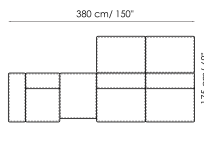

Chaise longue 150x70  
Width: 70cm  
Depth: 150cm  
Height: 68cm

Penisola with backrest  
100x150  
Width: 100cm  
Depth: 150cm  
Height: 68cm

Penisola 100x150  
Width: 100cm  
Depth: 150cm  
Height: 44cm

Penisola 100x100  
Width: 100cm  
Depth: 100cm  
Height: 44cm

Penisola 100x75  
Width: 100cm  
Depth: 75cm  
Height: 44cm

High armrest 68x25  
Width: 25cm  
Depth: 100cm  
Height: 68cm

High armrest 68x35  
Width: 35cm  
Depth: 100cm  
Height: 68cm

Low armrest 50x25  
Width: 25cm  
Depth: 100cm  
Height: 50cm

Low armrest 50x35  
Width: 35cm  
Depth: 100cm  
Height: 50cm

Pouf 100x150  
Width: 100cm  
Depth: 150cm  
Height: 44cm

Pouf 100x100  
Width: 100cm  
Depth: 100cm  
Height: 44cm

Pouf 100x75  
Width: 100cm  
Depth: 75cm  
Height: 44cm

Pouf 93x75  
Width: 93cm  
Depth: 75cm  
Height: 44cm

Feather cushion with edge  
Width: 50cm  
Depth: -cm  
Height: 50cm

Combination  
Width: 380cm  
Depth: 175cm  
Height: 68cm