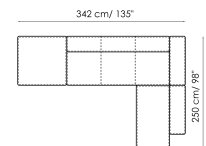

Penisola 100x100  
Width: 100cm  
Depth: 100cm  
Height: 44cm

Penisola 100x75  
Width: 100cm  
Depth: 75cm  
Height: 44cm

High armrest 68x25  
Width: 25cm  
Depth: 100cm  
Height: 68cm

High armrest 68x35  
Width: 35cm  
Depth: 100cm  
Height: 68cm

Low armrest 50x25  
Width: 25cm  
Depth: 100cm  
Height: 50cm

Low armrest 50x35  
Width: 35cm  
Depth: 100cm  
Height: 50cm

Pouf 100x150  
Width: 100cm  
Depth: 150cm  
Height: 44cm

Pouf 100x100  
Width: 100cm  
Depth: 100cm  
Height: 44cm

Pouf 100x75  
Width: 100cm  
Depth: 75cm  
Height: 44cm

Pouf 93x75  
Width: 93cm  
Depth: 75cm  
Height: 44cm

Feather cushion with edge  
Width: 50cm  
Depth: -cm  
Height: 50cm

Combination  
Width: 380cm  
Depth: 175cm  
Height: 68cm

Combination  
Width: 390cm  
Depth: 225cm  
Height: 68cm

Combination  
Width: 342cm  
Depth: 250cm  
Height: 68cm

**Semi-corner 240**

Width: 240cm

Depth: 141cm

Height: 68cm

**Semi-corner 190**

Width: 190cm