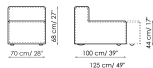

## Central section 100

Width: 100cm

Depth: 100cm

Height: 68cm

## Central section 70 movable

Width: 70cm

Depth: 125-150cm

Height: 68cm

## Central section 70

Width: 70cm

Depth: 100cm

Height: 68cm

Central section 70 movable  
Width: 70cm  
Depth: 100-125cm  
Height: 68cm

Backrest-corner depth 125  
Width: 32cm  
Depth: 125cm  
Height: 68cm

Backrest-corner depth 100  
Width: 32cm  
Depth: 100cm  
Height: 68cm

Chaise longue 150x70  
Width: 70cm  
Depth: 150cm  
Height: 68cm

Penisola with backrest  
100x150  
Width: 100cm  
Depth: 150cm  
Height: 68cm

Penisola 100x150  
Width: 100cm  
Depth: 150cm  
Height: 44cm