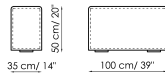

## Central section 70

Width: 70cm

Depth: 100cm

Height: 68cm

Central section 70 movable  
Width: 70cm  
Depth: 100-125cm  
Height: 68cm

Backrest-corner depth 125  
Width: 32cm  
Depth: 125cm  
Height: 68cm

Backrest-corner depth 100  
Width: 32cm  
Depth: 100cm  
Height: 68cm

Chaise longue 150x70  
Width: 70cm  
Depth: 150cm  
Height: 68cm

Penisola with backrest  
100x150  
Width: 100cm  
Depth: 150cm  
Height: 68cm

Penisola 100x150  
Width: 100cm  
Depth: 150cm  
Height: 44cm

Penisola 100x100  
Width: 100cm  
Depth: 100cm  
Height: 44cm

Penisola 100x75  
Width: 100cm  
Depth: 75cm  
Height: 44cm

High armrest 68x25  
Width: 25cm  
Depth: 100cm  
Height: 68cm

High armrest 68x35  
Width: 35cm  
Depth: 100cm  
Height: 68cm

Low armrest 50x25  
Width: 25cm  
Depth: 100cm  
Height: 50cm

Low armrest 50x35  
Width: 35cm  
Depth: 100cm  
Height: 50cm

Pouf 100x150  
Width: 100cm  
Depth: 150cm  
Height: 44cm

Pouf 100x100  
Width: 100cm  
Depth: 100cm  
Height: 44cm