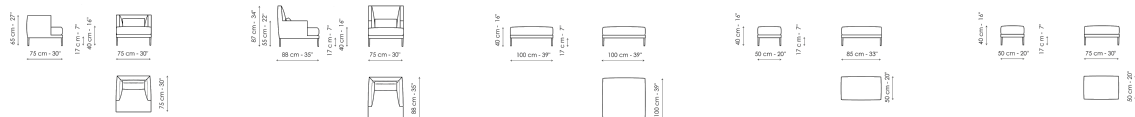

Height: 87cm

End section sofa 160

Width: 160cm

Depth: 100cm

Height: 87cm

Meridiana 230x120

Width: 100cm

Depth: 210cm

Height: 87cm

Meridiana 210x100

Width: cm

Depth: cm

Height: cm

Chaise longue 100x160

Width: 100cm

Depth: 160cm

Height: 87cm

Corner

Width: 100cm

Depth: 100cm

Height: 87cm

Armchair H 75

Width: 75cm

Depth: 77cm

Height: 65cm

Armchair H 87

Width: 75cm

Depth: 88cm

Height: 87cm

Pouf 100x100

Width: 100cm

Depth: 100cm