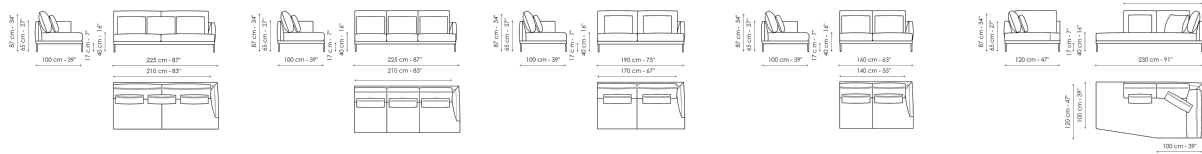

Data sheet

Sofa 275

Width: 275cm

Depth: 100cm

Height: 87cm

Sofa 245 - 2 seats

Width: 245cm

Depth: 100cm

Height: 87cm

Sofa 245 - 3 seats

Width: 245cm

Depth: 100cm

Height: 87cm

Sofa 205

Width: 205cm

Depth: 100cm

Height: 87cm

Sofa 175

Width: 175cm

Depth: 100cm

Height: 87cm

End section sofa 225 - 2 seats

Width: 225cm

Depth: 100cm

Height: 87cm

End section sofa 225 - 3 seats

Width: 225cm

Depth: 100cm

Height: 87cm

End section sofa 190

Width: 190cm

Depth: 100cm