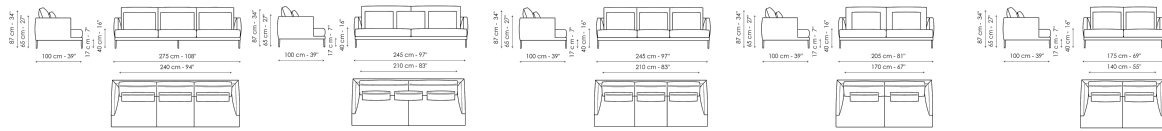

Data sheet

Sofa 275

Width: 275cm

Depth: 100cm

Height: 87cm

Sofa 245 - 2 seats

Width: 245cm

Depth: 100cm

Height: 87cm

Sofa 245 - 3 seats

Width: 245cm

Depth: 100cm

Height: 87cm

Sofa 205

Width: 205cm

Depth: 100cm

Height: 87cm

Sofa 175

Width: 175cm

Depth: 100cm

Height: 87cm

End section sofa 225 - 2 seats

Width: 225cm

Depth: 100cm

Height: 87cm

End section sofa 225 - 3 seats

Width: 225cm

Depth: 100cm

Height: 87cm

End section sofa 190

Width: 190cm

Depth: 100cm