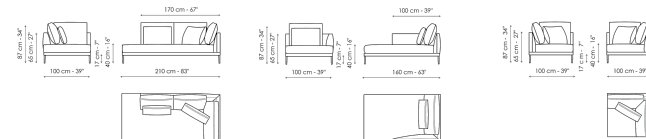

Height: 87cm

End section sofa 225 - 3 seats

Width: 225cm

Depth: 100cm

Height: 87cm

End section sofa 190

Width: 190cm

Depth: 100cm

Height: 87cm

End section sofa 160

Width: 160cm

Depth: 100cm

Height: 87cm

Meridiana 230x120

Width: 100cm

Depth: 210cm

Height: 87cm

Meridiana 210x100

Width: cm

Depth: cm

Height: cm

Chaise longue 100x160

Width: 100cm

Depth: 160cm

Height: 87cm

Corner

Width: 100cm

Depth: 100cm

Height: 87cm

Armchair H 75

Width: 75cm

Depth: 77cm