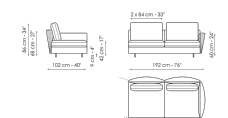

Data sheet

Sofa 264
Width: 264cm
Depth: 102cm
Height: 86cm

Sofa 224
Width: 224cm
Depth: 102cm
Height: 86cm

Sofa 204
Width: 204cm
Depth: 102cm
Height: 86cm

End section sofa 252
Width: 252cm
Depth: 102cm
Height: 86cm

End section sofa 212
Width: 212cm
Depth: 102cm
Height: 86cm

End section sofa 192
Width: 192cm
Depth: 102cm
Height: 86cm

End section corner sofa 212
Width: 212cm
Depth: 102cm
Height: 86cm

End section corner sofa 192
Width: 192cm
Depth: 102cm
Height: 86cm

Center section 240
Width: 240cm
Depth: 102cm
Height: 86cm

Center section 200
Width: 200cm
Depth: 102cm
Height: 86cm

Center section 180
Width: 180cm
Depth: 102cm
Height: 86cm

Meridiana
Width: 252cm
Depth: 102cm
Height: 86cm

Chaise longue
Width: 192cm
Depth: 102cm
Height: 86cm

Penisola
Width: 142cm
Depth: 139cm
Height: 86cm

Inclined peninsula
Width: 139cm
Depth: 132cm
Height: 86cm

Big corner
Width: 149cm
Depth: 149cm
Height: 86cm