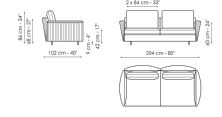

Data sheet

Sofa 264
Width: 264cm
Depth: 102cm
Height: 86cm

Sofa 224
Width: 224cm
Depth: 102cm
Height: 86cm

Sofa 204
Width: 204cm
Depth: 102cm
Height: 86cm

End section sofa 252
Width: 252cm
Depth: 102cm
Height: 86cm

End section sofa 212
Width: 212cm
Depth: 102cm
Height: 86cm

End section sofa 192
Width: 192cm
Depth: 102cm
Height: 86cm

End section corner sofa 212
Width: 212cm
Depth: 102cm
Height: 86cm

End section corner sofa 192
Width: 192cm
Depth: 102cm
Height: 86cm

Center section 240
Width: 240cm
Depth: 102cm
Height: 86cm

Center section 200
Width: 200cm
Depth: 102cm
Height: 86cm

Center section 180
Width: 180cm
Depth: 102cm
Height: 86cm

Meridiana
Width: 252cm
Depth: 102cm
Height: 86cm

Chaise longue
Width: 192cm
Depth: 102cm
Height: 86cm

Penisola
Width: 142cm
Depth: 139cm
Height: 86cm

Inclined peninsula
Width: 139cm
Depth: 132cm
Height: 86cm

Big corner
Width: 149cm
Depth: 149cm
Height: 86cm