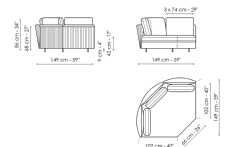

Data sheet

Sofa 264
Width: 264cm
Depth: 102cm
Height: 86cm

Sofa 224
Width: 224cm
Depth: 102cm
Height: 86cm

Sofa 204
Width: 204cm
Depth: 102cm
Height: 86cm

End section sofa 252
Width: 252cm
Depth: 102cm
Height: 86cm

End section sofa 212
Width: 212cm
Depth: 102cm
Height: 86cm

End section sofa 192
Width: 192cm
Depth: 102cm
Height: 86cm

End section corner sofa 212
Width: 212cm
Depth: 102cm
Height: 86cm

End section corner sofa 192
Width: 192cm
Depth: 102cm
Height: 86cm

Center section 240
Width: 240cm
Depth: 102cm
Height: 86cm

Center section 200
Width: 200cm
Depth: 102cm
Height: 86cm

Center section 180
Width: 180cm
Depth: 102cm
Height: 86cm

Meridiana
Width: 252cm
Depth: 102cm
Height: 86cm

Chaise longue
Width: 192cm
Depth: 102cm
Height: 86cm

Penisola
Width: 142cm
Depth: 139cm
Height: 86cm

Inclined peninsula
Width: 139cm
Depth: 132cm
Height: 86cm

Big corner
Width: 149cm
Depth: 149cm
Height: 86cm