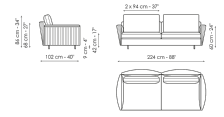

Data sheet

Sofa 264
Width: 264cm
Depth: 102cm
Height: 86cm

Sofa 224
Width: 224cm
Depth: 102cm
Height: 86cm

Sofa 204
Width: 204cm
Depth: 102cm
Height: 86cm

End section sofa 252
Width: 252cm
Depth: 102cm
Height: 86cm

End section sofa 212
Width: 212cm
Depth: 102cm
Height: 86cm

End section sofa 192
Width: 192cm
Depth: 102cm
Height: 86cm

End section corner sofa 212
Width: 212cm
Depth: 102cm
Height: 86cm

End section corner sofa 192
Width: 192cm
Depth: 102cm
Height: 86cm

Center section 240
Width: 240cm
Depth: 102cm
Height: 86cm

Center section 200
Width: 200cm
Depth: 102cm
Height: 86cm

Center section 180
Width: 180cm
Depth: 102cm
Height: 86cm

Meridiana
Width: 252cm
Depth: 102cm
Height: 86cm

Chaise longue
Width: 192cm
Depth: 102cm
Height: 86cm

Penisola
Width: 142cm
Depth: 139cm
Height: 86cm

Inclined peninsula
Width: 139cm
Depth: 132cm
Height: 86cm

Big corner
Width: 149cm
Depth: 149cm
Height: 86cm