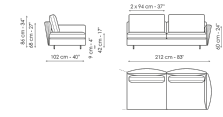

Data sheet

Sofa 264
Width: 264cm
Depth: 102cm
Height: 86cm

Sofa 224
Width: 224cm
Depth: 102cm
Height: 86cm

Sofa 204
Width: 204cm
Depth: 102cm
Height: 86cm

End section sofa 252
Width: 252cm
Depth: 102cm
Height: 86cm

End section sofa 212
Width: 212cm
Depth: 102cm
Height: 86cm

End section sofa 192
Width: 192cm
Depth: 102cm
Height: 86cm

End section corner sofa 212
Width: 212cm
Depth: 102cm
Height: 86cm

End section corner sofa 192
Width: 192cm
Depth: 102cm
Height: 86cm

Center section 240
Width: 240cm
Depth: 102cm
Height: 86cm

Center section 200
Width: 200cm
Depth: 102cm
Height: 86cm

Center section 180
Width: 180cm
Depth: 102cm
Height: 86cm

Meridiana
Width: 252cm
Depth: 102cm
Height: 86cm

Chaise longue
Width: 192cm
Depth: 102cm
Height: 86cm

Penisola
Width: 142cm
Depth: 139cm
Height: 86cm

Inclined peninsula
Width: 139cm
Depth: 132cm
Height: 86cm

Big corner
Width: 149cm
Depth: 149cm
Height: 86cm