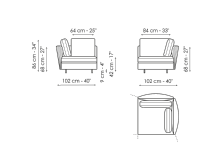

Data sheet

Sofa 264
Width: 264cm
Depth: 102cm
Height: 86cm

Sofa 224
Width: 224cm
Depth: 102cm
Height: 86cm

Sofa 204
Width: 204cm
Depth: 102cm
Height: 86cm

End section sofa 252
Width: 252cm
Depth: 102cm
Height: 86cm

Center section 240
Width: 240cm
Depth: 102cm
Height: 86cm

Center section 200
Width: 200cm
Depth: 102cm
Height: 86cm

Center section 180
Width: 180cm
Depth: 102cm
Height: 86cm

Meridiana
Width: 252cm
Depth: 102cm
Height: 86cm

Chaise longue
Width: 192cm
Depth: 102cm
Height: 86cm

Penisola
Width: 142cm
Depth: 139cm
Height: 86cm

Inclined peninsula
Width: 139cm
Depth: 132cm
Height: 86cm

Big corner
Width: 149cm
Depth: 149cm
Height: 86cm

Small corner
Width: 102cm
Depth: 102cm
Height: 86cm

Pouf
Width: 90cm
Depth: 90cm
Height: 42cm

Cover

Fabric - 900

Fabric - Azimut
9B02

Fabric - Azimut
9B08

Fabric - Azimut
9B17

Fabric - Azimut
9B22