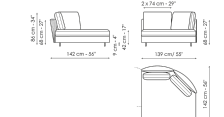

Data sheet

Sofa 264
Width: 264cm
Depth: 102cm
Height: 86cm

Sofa 224
Width: 224cm
Depth: 102cm
Height: 86cm

Sofa 204
Width: 204cm
Depth: 102cm
Height: 86cm

End section sofa 252
Width: 252cm
Depth: 102cm
Height: 86cm

End section sofa 212
Width: 212cm
Depth: 102cm
Height: 86cm

End section sofa 192
Width: 192cm
Depth: 102cm
Height: 86cm

End section corner sofa 212
Width: 212cm
Depth: 102cm
Height: 86cm

End section corner sofa 192
Width: 192cm
Depth: 102cm
Height: 86cm

Center section 240
Width: 240cm
Depth: 102cm
Height: 86cm

Center section 200
Width: 200cm
Depth: 102cm
Height: 86cm

Center section 180
Width: 180cm
Depth: 102cm
Height: 86cm

Meridiana
Width: 252cm
Depth: 102cm
Height: 86cm

Chaise longue
Width: 192cm
Depth: 102cm
Height: 86cm

Penisola
Width: 142cm
Depth: 139cm
Height: 86cm

Inclined peninsula
Width: 139cm
Depth: 132cm
Height: 86cm

Big corner
Width: 149cm
Depth: 149cm
Height: 86cm