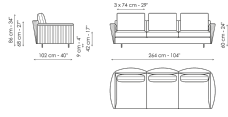

Data sheet

Sofa 264
Width: 264cm
Depth: 102cm
Height: 86cm

Sofa 224
Width: 224cm
Depth: 102cm
Height: 86cm

Sofa 204
Width: 204cm
Depth: 102cm
Height: 86cm

End section sofa 252
Width: 252cm
Depth: 102cm
Height: 86cm

End section sofa 212
Width: 212cm
Depth: 102cm
Height: 86cm

End section sofa 192
Width: 192cm
Depth: 102cm
Height: 86cm

End section corner sofa 212
Width: 212cm
Depth: 102cm
Height: 86cm

End section corner sofa 192
Width: 192cm
Depth: 102cm
Height: 86cm

Center section 240
Width: 240cm
Depth: 102cm
Height: 86cm

Center section 200
Width: 200cm
Depth: 102cm
Height: 86cm

Center section 180
Width: 180cm
Depth: 102cm
Height: 86cm

Meridiana
Width: 252cm
Depth: 102cm
Height: 86cm

Chaise longue
Width: 192cm
Depth: 102cm
Height: 86cm

Penisola
Width: 142cm
Depth: 139cm
Height: 86cm

Inclined peninsula
Width: 139cm
Depth: 132cm
Height: 86cm

Big corner
Width: 149cm
Depth: 149cm
Height: 86cm