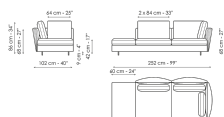

Data sheet

Sofa 264
Width: 264cm
Depth: 102cm
Height: 86cm

Sofa 224
Width: 224cm
Depth: 102cm
Height: 86cm

Sofa 204
Width: 204cm
Depth: 102cm
Height: 86cm

End section sofa 252
Width: 252cm
Depth: 102cm
Height: 86cm

End section sofa 212
Width: 212cm
Depth: 102cm
Height: 86cm

End section sofa 192
Width: 192cm
Depth: 102cm
Height: 86cm

End section corner sofa 212
Width: 212cm
Depth: 102cm
Height: 86cm

End section corner sofa 192
Width: 192cm
Depth: 102cm
Height: 86cm

Center section 240
Width: 240cm
Depth: 102cm
Height: 86cm

Center section 200
Width: 200cm
Depth: 102cm
Height: 86cm

Center section 180
Width: 180cm
Depth: 102cm
Height: 86cm

Meridiana
Width: 252cm
Depth: 102cm
Height: 86cm

Chaise longue
Width: 192cm
Depth: 102cm
Height: 86cm

Penisola
Width: 142cm
Depth: 139cm
Height: 86cm

Inclined peninsula
Width: 139cm
Depth: 132cm
Height: 86cm

Big corner
Width: 149cm
Depth: 149cm
Height: 86cm