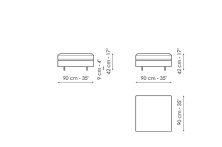

Data sheet

Sofa 264
Width: 264cm
Depth: 102cm
Height: 86cm

Sofa 224
Width: 224cm
Depth: 102cm
Height: 86cm

Sofa 204
Width: 204cm
Depth: 102cm
Height: 86cm

End section sofa 252
Width: 252cm
Depth: 102cm
Height: 86cm

Center section 240
Width: 240cm
Depth: 102cm
Height: 86cm

Center section 200
Width: 200cm
Depth: 102cm
Height: 86cm

Center section 180
Width: 180cm
Depth: 102cm
Height: 86cm

Meridiana
Width: 252cm
Depth: 102cm
Height: 86cm

Chaise longue
Width: 192cm
Depth: 102cm
Height: 86cm

Penisola
Width: 142cm
Depth: 139cm
Height: 86cm

Inclined peninsula
Width: 139cm
Depth: 132cm
Height: 86cm

Big corner
Width: 149cm
Depth: 149cm
Height: 86cm

Small corner
Width: 102cm
Depth: 102cm
Height: 86cm

Pouf
Width: 90cm
Depth: 90cm
Height: 42cm

Cover

Fabric - 900

Fabric - Azimut
9B02

Fabric - Azimut
9B08

Fabric - Azimut
9B17

Fabric - Azimut
9B22