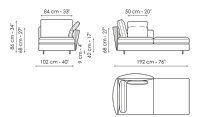

Data sheet

Sofa 264
Width: 264cm
Depth: 102cm
Height: 86cm

Sofa 224
Width: 224cm
Depth: 102cm
Height: 86cm

Sofa 204
Width: 204cm
Depth: 102cm
Height: 86cm

End section sofa 252
Width: 252cm
Depth: 102cm
Height: 86cm

End section sofa 212
Width: 212cm
Depth: 102cm
Height: 86cm

End section sofa 192
Width: 192cm
Depth: 102cm
Height: 86cm

End section corner sofa 212
Width: 212cm
Depth: 102cm
Height: 86cm

End section corner sofa 192
Width: 192cm
Depth: 102cm
Height: 86cm

Center section 240
Width: 240cm
Depth: 102cm
Height: 86cm

Center section 200
Width: 200cm
Depth: 102cm
Height: 86cm

Center section 180
Width: 180cm
Depth: 102cm
Height: 86cm

Meridiana
Width: 252cm
Depth: 102cm
Height: 86cm

Chaise longue
Width: 192cm
Depth: 102cm
Height: 86cm

Penisola
Width: 142cm
Depth: 139cm
Height: 86cm

Inclined peninsula
Width: 139cm
Depth: 132cm
Height: 86cm

Big corner
Width: 149cm
Depth: 149cm
Height: 86cm