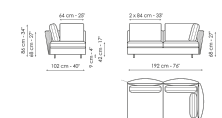

Data sheet

Sofa 264
Width: 264cm
Depth: 102cm
Height: 86cm

Sofa 224
Width: 224cm
Depth: 102cm
Height: 86cm

Sofa 204
Width: 204cm
Depth: 102cm
Height: 86cm

End section sofa 252
Width: 252cm
Depth: 102cm
Height: 86cm

End section sofa 212
Width: 212cm
Depth: 102cm
Height: 86cm

End section sofa 192
Width: 192cm
Depth: 102cm
Height: 86cm

End section corner sofa 212
Width: 212cm
Depth: 102cm
Height: 86cm

End section corner sofa 192
Width: 192cm
Depth: 102cm
Height: 86cm

Center section 240
Width: 240cm
Depth: 102cm
Height: 86cm

Center section 200
Width: 200cm
Depth: 102cm
Height: 86cm

Center section 180
Width: 180cm
Depth: 102cm
Height: 86cm

Meridiana
Width: 252cm
Depth: 102cm
Height: 86cm

Chaise longue
Width: 192cm
Depth: 102cm
Height: 86cm

Penisola
Width: 142cm
Depth: 139cm
Height: 86cm

Inclined peninsula
Width: 139cm
Depth: 132cm
Height: 86cm

Big corner
Width: 149cm
Depth: 149cm
Height: 86cm