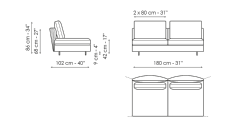

Data sheet

Sofa 264
Width: 264cm
Depth: 102cm
Height: 86cm

Sofa 224
Width: 224cm
Depth: 102cm
Height: 86cm

Sofa 204
Width: 204cm
Depth: 102cm
Height: 86cm

End section sofa 252
Width: 252cm
Depth: 102cm
Height: 86cm

End section sofa 212
Width: 212cm
Depth: 102cm
Height: 86cm

End section sofa 192
Width: 192cm
Depth: 102cm
Height: 86cm

End section corner sofa 212
Width: 212cm
Depth: 102cm
Height: 86cm

End section corner sofa 192
Width: 192cm
Depth: 102cm
Height: 86cm

Center section 240
Width: 240cm
Depth: 102cm
Height: 86cm

Center section 200
Width: 200cm
Depth: 102cm
Height: 86cm

Center section 180
Width: 180cm
Depth: 102cm
Height: 86cm

Meridiana
Width: 252cm
Depth: 102cm
Height: 86cm

Chaise longue
Width: 192cm
Depth: 102cm
Height: 86cm

Penisola
Width: 142cm
Depth: 139cm
Height: 86cm

Inclined peninsula
Width: 139cm
Depth: 132cm
Height: 86cm

Big corner
Width: 149cm
Depth: 149cm
Height: 86cm