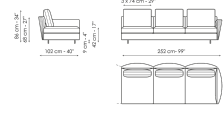

Data sheet

Sofa 264
Width: 264cm
Depth: 102cm
Height: 86cm

Sofa 224
Width: 224cm
Depth: 102cm
Height: 86cm

Sofa 204
Width: 204cm
Depth: 102cm
Height: 86cm

End section sofa 252
Width: 252cm
Depth: 102cm
Height: 86cm

End section sofa 212
Width: 212cm
Depth: 102cm
Height: 86cm

End section sofa 192
Width: 192cm
Depth: 102cm
Height: 86cm

End section corner sofa 212
Width: 212cm
Depth: 102cm
Height: 86cm

End section corner sofa 192
Width: 192cm
Depth: 102cm
Height: 86cm

Center section 240
Width: 240cm
Depth: 102cm
Height: 86cm

Center section 200
Width: 200cm
Depth: 102cm
Height: 86cm

Center section 180
Width: 180cm
Depth: 102cm
Height: 86cm

Meridiana
Width: 252cm
Depth: 102cm
Height: 86cm

Chaise longue
Width: 192cm
Depth: 102cm
Height: 86cm

Penisola
Width: 142cm
Depth: 139cm
Height: 86cm

Inclined peninsula
Width: 139cm
Depth: 132cm
Height: 86cm

Big corner
Width: 149cm
Depth: 149cm
Height: 86cm