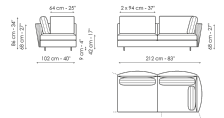

Data sheet

Sofa 264
Width: 264cm
Depth: 102cm
Height: 86cm

Sofa 224
Width: 224cm
Depth: 102cm
Height: 86cm

Sofa 204
Width: 204cm
Depth: 102cm
Height: 86cm

End section sofa 252
Width: 252cm
Depth: 102cm
Height: 86cm

End section sofa 212
Width: 212cm
Depth: 102cm
Height: 86cm

End section sofa 192
Width: 192cm
Depth: 102cm
Height: 86cm

End section corner sofa 212
Width: 212cm
Depth: 102cm
Height: 86cm

End section corner sofa 192
Width: 192cm
Depth: 102cm
Height: 86cm

Center section 240
Width: 240cm
Depth: 102cm
Height: 86cm

Center section 200
Width: 200cm
Depth: 102cm
Height: 86cm

Center section 180
Width: 180cm
Depth: 102cm
Height: 86cm

Meridiana
Width: 252cm
Depth: 102cm
Height: 86cm

Chaise longue
Width: 192cm
Depth: 102cm
Height: 86cm

Penisola
Width: 142cm
Depth: 139cm
Height: 86cm

Inclined peninsula
Width: 139cm
Depth: 132cm
Height: 86cm

Big corner
Width: 149cm
Depth: 149cm
Height: 86cm