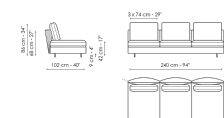

Data sheet

Sofa 264
Width: 264cm
Depth: 102cm
Height: 86cm

Sofa 224
Width: 224cm
Depth: 102cm
Height: 86cm

Sofa 204
Width: 204cm
Depth: 102cm
Height: 86cm

End section sofa 252
Width: 252cm
Depth: 102cm
Height: 86cm

End section sofa 212
Width: 212cm
Depth: 102cm
Height: 86cm

End section sofa 192
Width: 192cm
Depth: 102cm
Height: 86cm

End section corner sofa 212
Width: 212cm
Depth: 102cm
Height: 86cm

End section corner sofa 192
Width: 192cm
Depth: 102cm
Height: 86cm

Center section 240
Width: 240cm
Depth: 102cm
Height: 86cm

Center section 200
Width: 200cm
Depth: 102cm
Height: 86cm

Center section 180
Width: 180cm
Depth: 102cm
Height: 86cm

Meridiana
Width: 252cm
Depth: 102cm
Height: 86cm

Chaise longue
Width: 192cm
Depth: 102cm
Height: 86cm

Penisola
Width: 142cm
Depth: 139cm
Height: 86cm

Inclined peninsula
Width: 139cm
Depth: 132cm
Height: 86cm

Big corner
Width: 149cm
Depth: 149cm
Height: 86cm