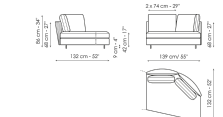

Data sheet

Sofa 264
Width: 264cm
Depth: 102cm
Height: 86cm

Sofa 224
Width: 224cm
Depth: 102cm
Height: 86cm

Sofa 204
Width: 204cm
Depth: 102cm
Height: 86cm

End section sofa 252
Width: 252cm
Depth: 102cm
Height: 86cm

End section sofa 212
Width: 212cm
Depth: 102cm
Height: 86cm

End section sofa 192
Width: 192cm
Depth: 102cm
Height: 86cm

End section corner sofa 212
Width: 212cm
Depth: 102cm
Height: 86cm

End section corner sofa 192
Width: 192cm
Depth: 102cm
Height: 86cm

Center section 240
Width: 240cm
Depth: 102cm
Height: 86cm

Center section 200
Width: 200cm
Depth: 102cm
Height: 86cm

Center section 180
Width: 180cm
Depth: 102cm
Height: 86cm

Meridiana
Width: 252cm
Depth: 102cm
Height: 86cm

Chaise longue
Width: 192cm
Depth: 102cm
Height: 86cm

Penisola
Width: 142cm
Depth: 139cm
Height: 86cm

Inclined peninsula
Width: 139cm
Depth: 132cm
Height: 86cm

Big corner
Width: 149cm
Depth: 149cm
Height: 86cm