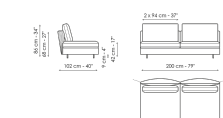

Data sheet

Sofa 264
Width: 264cm
Depth: 102cm
Height: 86cm

Sofa 224
Width: 224cm
Depth: 102cm
Height: 86cm

Sofa 204
Width: 204cm
Depth: 102cm
Height: 86cm

End section sofa 252
Width: 252cm
Depth: 102cm
Height: 86cm

End section sofa 212
Width: 212cm
Depth: 102cm
Height: 86cm

End section sofa 192
Width: 192cm
Depth: 102cm
Height: 86cm

End section corner sofa 212
Width: 212cm
Depth: 102cm
Height: 86cm

End section corner sofa 192
Width: 192cm
Depth: 102cm
Height: 86cm

Center section 240
Width: 240cm
Depth: 102cm
Height: 86cm

Center section 200
Width: 200cm
Depth: 102cm
Height: 86cm

Center section 180
Width: 180cm
Depth: 102cm
Height: 86cm

Meridiana
Width: 252cm
Depth: 102cm
Height: 86cm

Chaise longue
Width: 192cm
Depth: 102cm
Height: 86cm

Penisola
Width: 142cm
Depth: 139cm
Height: 86cm

Inclined peninsula
Width: 139cm
Depth: 132cm
Height: 86cm

Big corner
Width: 149cm
Depth: 149cm
Height: 86cm