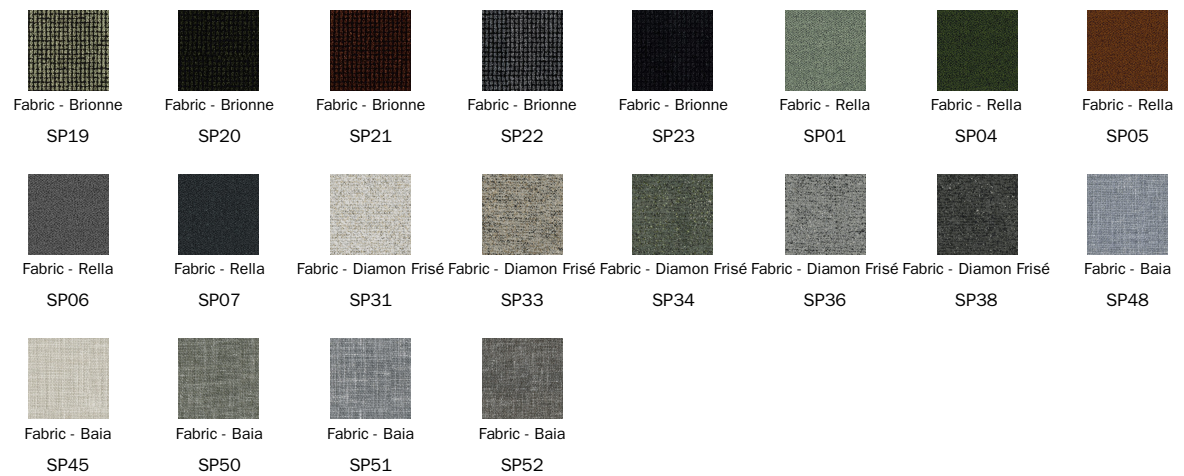

9B17

Fabric - Azimut

9B22

Fabric - Azimut

9B26

Fabric - Azimut

9B36

Fabric - Azimut

9B39

Fabric - Azimut

9B42

Fabric - Azimut

9B44

Fabric - Azimut

9B48

Fabric - Must

Fabric - Special

Leather

Feet

Metal

Painted metal
Mat white

Painted metal
Mat dove grey

Painted metal
Mat brown

Painted metal
Mat anthracite
grey

Painted metal
Mat black

Plus Metal

Painted metal
Mat bronze

Painted metal
Mat lead

Painted metal
Mat pearl gold

Painted metal
Mat platinum

The samples above represent the complete range of materials and finishes available for this product (regardless of the top shape or size, in the case of tables). Fabrics, eco-leather, leather and emery leather shown in this website are a selection. Colors and finishes are approximate and may slightly differ from actual ones. Please visit Bonaldo dealers to see the complete sample collection and get further details about our products.