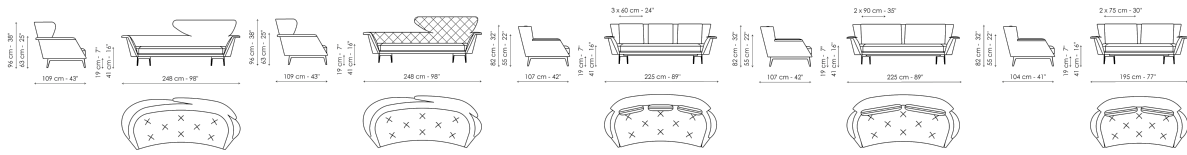

BONALDO

Lovy

Lovy is a fixed sofa with an unusual silhouette: the semi-oval shape encourages conversation and the dual-height backrest creates movement from a visual perspective. Perfect for contract settings, the particular shape of the backrest makes it ideal for use in the middle of the room. In the modular version, Lovy sofa becomes even more customisable thanks to the various elements that allow it to be adapted to different spaces. The body is upholstered in removable fabric, the metal base is available in numerous colours and finishes. The vast success that this model has enjoyed has

Data sheet

Lovy - sofa 248

Width: 248cm
Depth: 109cm
Height: 96cm

Lovy ego - sofa 248

Width: 248cm
Depth: 109cm
Height: 96cm

Lovy hi - sofa 225 with 3

cushions
Width: 225cm
Depth: 107cm
Height: 82cm

Lovy hi - sofa 225 with 2

cushions
Width: 225cm
Depth: 107cm
Height: 82cm

Lovy hi - sofa 195

Width: 195cm
Depth: 104cm
Height: 82cm

Lovy low - sofa 200

Width: 200cm
Depth: 94cm
Height: 63cm

Lovy low - sofa 170

Width: 170cm
Depth: 91cm
Height: 63cm

Pouf 162x64

Width: 162cm
Depth: 64cm
Height: 36cm

Pouf Ø55

Width: 55cm
Depth: 55cm
Height: 36cm

Pouf 53x53

Width: 53cm
Depth: 53cm
Height: 36cm

Mediana

Width: 192cm
Depth: 126cm
Height: 82cm