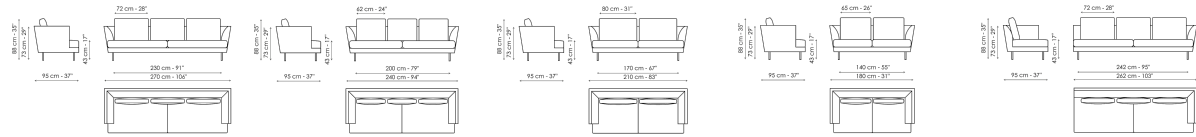

Data sheet

Sofa 270

Width: 270cm
Depth: 95cm
Height: 88cm

Sofa 240

Width: 240cm
Depth: 95cm
Height: 88cm

Sofa 210

Width: 210cm
Depth: 95cm
Height: 88cm

Sofa 180

Width: 180cm
Depth: 95cm
Height: 88cm

End section sofa 262

Width: 262cm
Depth: 95cm
Height: 88cm

End section sofa 232

Width: 232cm
Depth: 95cm
Height: 88cm

End section sofa 202

Width: 202cm
Depth: 95cm
Height: 88cm

End section sofa 172

Width: 172cm
Depth: 95cm
Height: 88cm

Corner sofa 240

Width: 240cm
Depth: 95cm
Height: 88cm

Corner sofa 210

Width: 210cm
Depth: 95cm
Height: 88cm

Meridiana

Width: 230cm
Depth: 95cm
Height: 88cm

Chaise longue

Width: 170cm
Depth: 122cm
Height: 88cm

Corner

Width: 95cm
Depth: 95cm
Height: 88cm

Armchair

Width: 112cm
Depth: 95cm
Height: 88cm

Pouf 95x95

Width: 95cm
Depth: 95cm
Height: 43cm