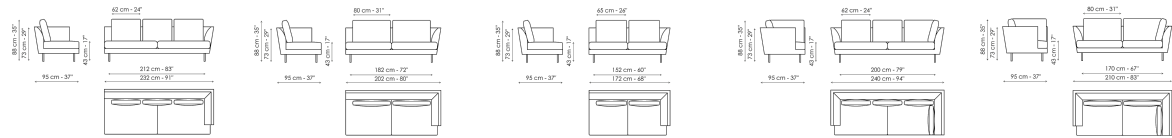

Data sheet

Sofa 270

Width: 270cm
Depth: 95cm
Height: 88cm

Sofa 240

Width: 240cm
Depth: 95cm
Height: 88cm

Sofa 210

Width: 210cm
Depth: 95cm
Height: 88cm

Sofa 180

Width: 180cm
Depth: 95cm
Height: 88cm

End section sofa 262

Width: 262cm
Depth: 95cm
Height: 88cm

End section sofa 232

Width: 232cm
Depth: 95cm
Height: 88cm

End section sofa 202

Width: 202cm
Depth: 95cm
Height: 88cm

End section sofa 172

Width: 172cm
Depth: 95cm
Height: 88cm

Corner sofa 240

Width: 240cm
Depth: 95cm
Height: 88cm

Corner sofa 210

Width: 210cm
Depth: 95cm
Height: 88cm

Meridiana

Width: 230cm
Depth: 95cm
Height: 88cm

Chaise longue

Width: 170cm
Depth: 122cm
Height: 88cm

Corner

Width: 95cm
Depth: 95cm
Height: 88cm

Armchair

Width: 112cm
Depth: 95cm
Height: 88cm

Pouf 95x95

Width: 95cm
Depth: 95cm
Height: 43cm