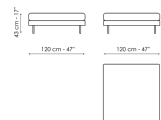

Data sheet

Sofa 270

Width: 270cm
Depth: 95cm
Height: 88cm

Sofa 240

Width: 240cm
Depth: 95cm
Height: 88cm

Sofa 210

Width: 210cm
Depth: 95cm
Height: 88cm

Sofa 180

Width: 180cm
Depth: 95cm
Height: 88cm

End section sofa 262

Width: 262cm
Depth: 95cm
Height: 88cm

End section sofa 232

Width: 232cm
Depth: 95cm
Height: 88cm

End section sofa 202

Width: 202cm
Depth: 95cm
Height: 88cm

End section sofa 172

Width: 172cm
Depth: 95cm
Height: 88cm

Corner sofa 240

Width: 240cm
Depth: 95cm
Height: 88cm

Corner sofa 210

Width: 210cm
Depth: 95cm
Height: 88cm

Meridiana

Width: 230cm
Depth: 95cm
Height: 88cm

Chaise longue

Width: 170cm
Depth: 122cm
Height: 88cm

Corner

Width: 95cm
Depth: 95cm
Height: 88cm

Armchair

Width: 112cm
Depth: 95cm
Height: 88cm

Pouf 95x95

Width: 95cm
Depth: 95cm
Height: 43cm