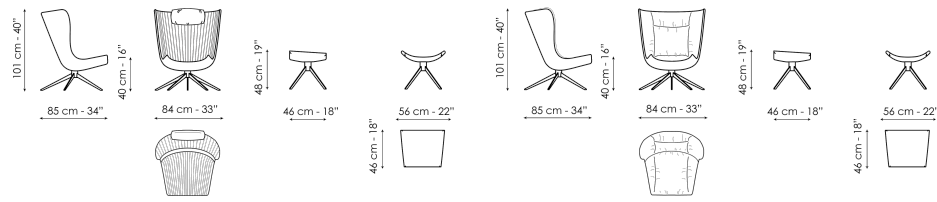

# Data sheet

Colibrì

Width: 84cm

Depth: 85cm

Height: 101cm

Footrest

Width: 56cm

Depth: 46cm

Height: 48cm

Colibrì soft

Width: 84cm

Depth: 85cm

Height: 101cm

Footrest soft

Width: 56cm

Depth: 46cm

Height: 48cm