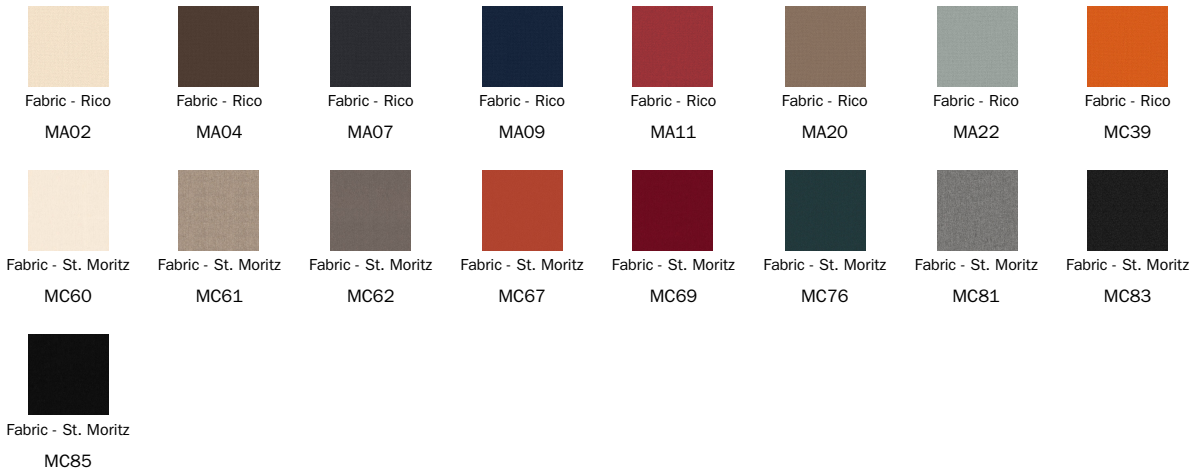

Data sheet

Clessidra
Width: 40cm
Depth: 40cm
Height: 43cm

Cover

Fabric - Must