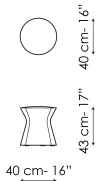

Data sheet

Clessidra
Width: 40cm
Depth: 40cm
Height: 43cm

Cover

Fabric - Must

Top cover

Leather

Leather Capri
L53

Leather Capri
L54