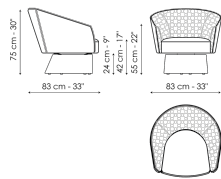

# Data sheet

Bruno - feet

Width: 83cm

Depth: 83cm

Height: 75cm

Bruno ego - feet

Width: 83cm

Depth: 83cm

Height: 75cm

Bruno - base

Width: 83cm

Depth: 83cm

Height: 75cm

Bruno ego - base

Width: 83cm

Depth: 83cm

Height: 75cm

Bruno - covered base

Width: 83cm

Depth: 83cm

Height: 75cm

Bruno ego - covered base

Width: 83cm

Depth: 83cm

Height: 75cm