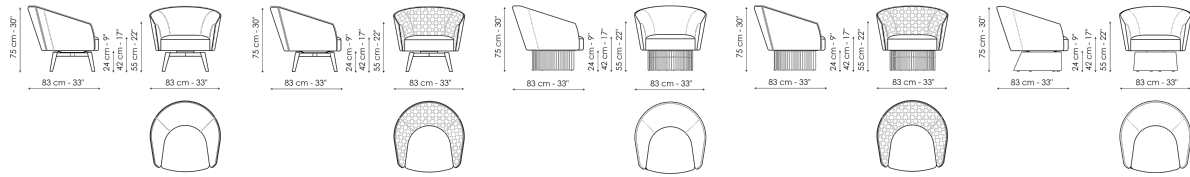

# Bruno

Bruno is an armchair with a line which features sobriety, but is reminiscent of design tradition. The generous padding and curved shapes make its image pleasantly soft. The aesthetic appeal is accentuated by the edge of armrests and backrest which, in a single line, allows for a singular game of

# Data sheet

Bruno - feet

Width: 83cm

Depth: 83cm

Height: 75cm

Bruno ego - feet

Width: 83cm

Depth: 83cm

Height: 75cm

Bruno - base

Width: 83cm

Depth: 83cm

Height: 75cm

Bruno ego - base

Width: 83cm

Depth: 83cm

Height: 75cm

Bruno - covered base

Width: 83cm

Depth: 83cm

Height: 75cm

Bruno ego - covered base

Width: 83cm

Depth: 83cm