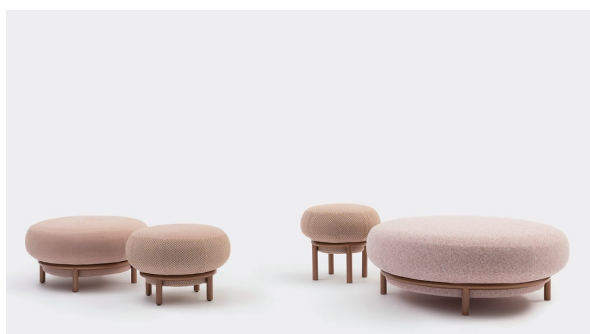

BONALDO

Bonsai

Designer: Paolo Grasselli

In the ancient botanical art of bonsai, a trunk of large dimensions supports and dialogues with an artfully shaped canopy. Similarly, Bonsai poufs are the result of a search to harmonise the volumes of the padding and the size of the frames: an essential metallic tubular frame, but with a wide section, welcomes and supports a comfortable seat with soft and rounded

shapes, which enhances the choice of the fabric or leather used for the upholstery. Available in four different sizes and heights, each of the Bonsai poufs can be chosen as a unique piece or combined in groups, freely combining multiple elements in the living area, the bedroom or in areas of hotels or public spaces intended for welcoming.

Data sheet

Width: 57cm
Depth: 57cm
Height: 48cm

Width: 67cm
Depth: 67cm
Height: 43cm

Width: 87cm
Depth: 87cm
Height: 43cm

Width: 122cm
Depth: 122cm
Height: 45cm

Cover

Fabric - 900

Fabric - Azimut
9B02