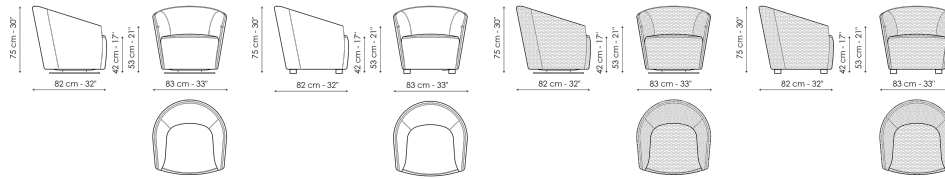

Data sheet

Bodo - swivel base

Width: 83cm

Depth: 82cm

Height: 75cm

Bodo

Width: 83cm

Depth: 82cm

Height: 75cm

Bodo ego - swivel base

Width: 83cm

Depth: 82cm

Height: 75cm

Bodo ego

Width: 83cm

Depth: 82cm