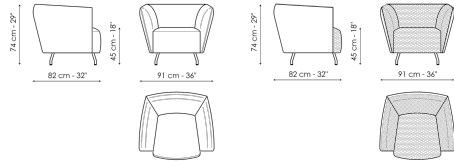

Data sheet

Arno

Width: 91cm

Depth: 82cm

Height: 74cm

Arno ego

Width: 91cm

Depth: 82cm