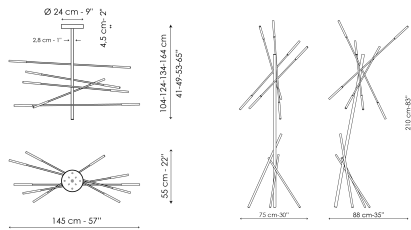

# Crossroad

Crossroad is a sculptural design, designed by Oriano Favaretto, marked by an end feature that leaves a strongly dynamic mark in a setting. Its basic element is a matt lead-colour painted metal cylinder which, at both ends, encloses the light source inside a sophisticated amber-coloured glass element. The play of light and the criss-crossing of the arms in a multitude of directions makes Crossroad a lamp capable of distinguishing settings,

### Suspension

Width: 145cm

Depth: 55cm

Height: 104-124-134-164cm

### Floor lamp

Width: 75cm

Depth: 88cm

Height: 210cm