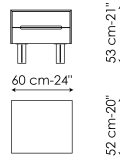

Data sheet

Bedside table with one drawer
Width: 60cm
Depth: 52cm
Height: 57cm

Bedside table with two drawers
Width: 60cm
Depth: 52cm
Height: 53cm

Drawer chest
Width: 120cm
Depth: 52cm
Height: 88cm

Highboy
Width: 60cm
Depth: 52cm
Height: 133cm