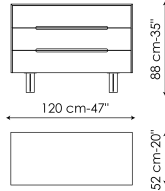

Data sheet

Bedside table with one drawer
Width: 60cm
Depth: 52cm
Height: 57cm

Bedside table with two drawers
Width: 60cm
Depth: 52cm
Height: 53cm

Drawer chest
Width: 120cm
Depth: 52cm
Height: 88cm

Highboy
Width: 60cm
Depth: 52cm
Height: 133cm