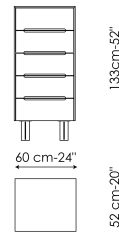

Data sheet

Bedside table with one drawer
Width: 60cm
Depth: 52cm
Height: 57cm

Bedside table with two drawers
Width: 60cm
Depth: 52cm
Height: 53cm

Drawer chest
Width: 120cm
Depth: 52cm
Height: 88cm

Highboy
Width: 60cm
Depth: 52cm
Height: 133cm