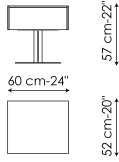

Data sheet

Bedside table with one drawer
Width: 60cm
Depth: 52cm
Height: 57cm

Bedside table with two drawers
Width: 60cm
Depth: 52cm
Height: 53cm

Drawer chest
Width: 120cm
Depth: 52cm
Height: 88cm

Highboy
Width: 60cm
Depth: 52cm
Height: 133cm