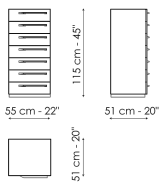

# Data sheet

Bedside table  
Width: 55cm  
Depth: 51cm  
Height: 37cm

Bedside table  
Width: 55cm  
Depth: 51cm  
Height: 23cm

Drawer chest  
Width: 130cm  
Depth: 58cm  
Height: 83cm

Drawer chest  
Width: 130cm  
Depth: 58cm  
Height: 69cm

Highboy  
Width: 55cm  
Depth: 51cm  
Height: 130cm

Highboy  
Width: 55cm  
Depth: 51cm  
Height: 115cm