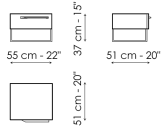

# To Be

Designer: Gino Carollo

A collection of furnishings for the bedroom, with the capacity “to be”, rather than simply to appear, perfectly at ease in settings with different aesthetics. To Be is a collection consisting of a drawer chest, a bedside table and a highboy that creates an organic design in the bedroom. The structural and formal lightness is derived from two design factors: strict geometric shapes and the choice of the painted metal base, which slims down the unit through a principle of volume subtraction. The To Be night storage units feature a matt lacquered wooden structure, available in three different colours (white, anthracite grey and dove grey), making it possible

# Data sheet

Bedside table  
Width: 55cm  
Depth: 51cm  
Height: 37cm

Bedside table  
Width: 55cm  
Depth: 51cm  
Height: 23cm

Drawer chest  
Width: 130cm  
Depth: 58cm  
Height: 83cm

Drawer chest  
Width: 130cm  
Depth: 58cm  
Height: 69cm

Highboy  
Width: 55cm  
Depth: 51cm  
Height: 130cm

Highboy  
Width: 55cm  
Depth: 51cm  
Height: 115cm