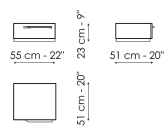

# Data sheet

Bedside table  
Width: 55cm  
Depth: 51cm  
Height: 37cm

Bedside table  
Width: 55cm  
Depth: 51cm  
Height: 23cm

Drawer chest  
Width: 130cm  
Depth: 58cm  
Height: 83cm

Drawer chest  
Width: 130cm  
Depth: 58cm  
Height: 69cm

Highboy  
Width: 55cm  
Depth: 51cm  
Height: 130cm

Highboy  
Width: 55cm  
Depth: 51cm  
Height: 115cm