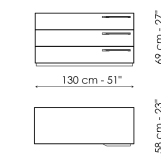

# Data sheet

Bedside table  
Width: 55cm  
Depth: 51cm  
Height: 37cm

Bedside table  
Width: 55cm  
Depth: 51cm  
Height: 23cm

Drawer chest  
Width: 130cm  
Depth: 58cm  
Height: 83cm

Drawer chest  
Width: 130cm  
Depth: 58cm  
Height: 69cm

Highboy  
Width: 55cm  
Depth: 51cm  
Height: 130cm

Highboy  
Width: 55cm  
Depth: 51cm  
Height: 115cm