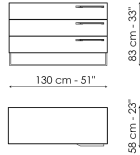

# Data sheet

Bedside table  
Width: 55cm  
Depth: 51cm  
Height: 37cm

Bedside table  
Width: 55cm  
Depth: 51cm  
Height: 23cm

Drawer chest  
Width: 130cm  
Depth: 58cm  
Height: 83cm

Drawer chest  
Width: 130cm  
Depth: 58cm  
Height: 69cm

Highboy  
Width: 55cm  
Depth: 51cm  
Height: 130cm

Highboy  
Width: 55cm  
Depth: 51cm  
Height: 115cm