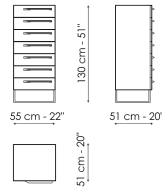

# Data sheet

Bedside table  
Width: 55cm  
Depth: 51cm  
Height: 37cm

Bedside table  
Width: 55cm  
Depth: 51cm  
Height: 23cm

Drawer chest  
Width: 130cm  
Depth: 58cm  
Height: 83cm

Drawer chest  
Width: 130cm  
Depth: 58cm  
Height: 69cm

Highboy  
Width: 55cm  
Depth: 51cm  
Height: 130cm

Highboy  
Width: 55cm  
Depth: 51cm  
Height: 115cm