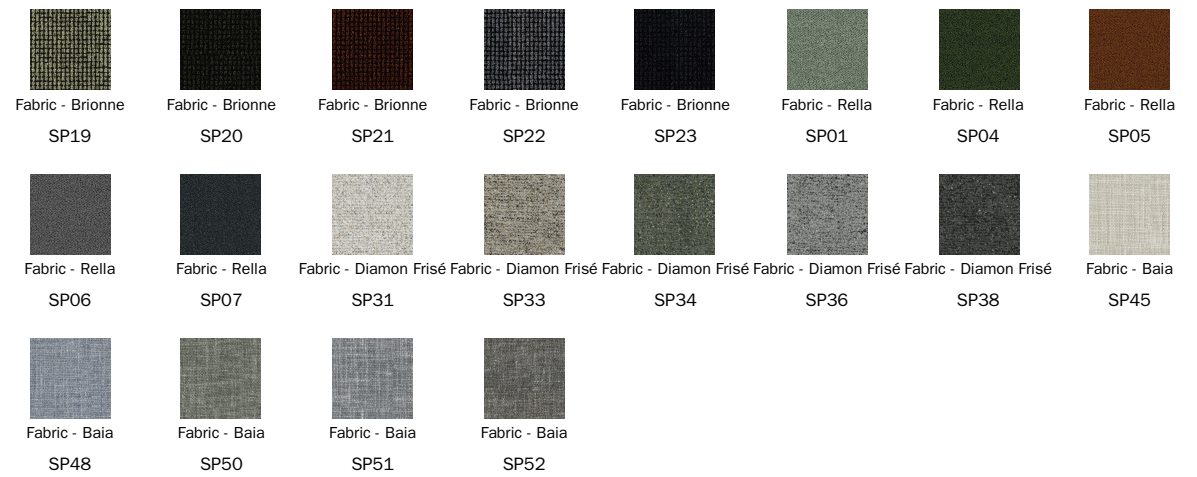

Fabric - Special