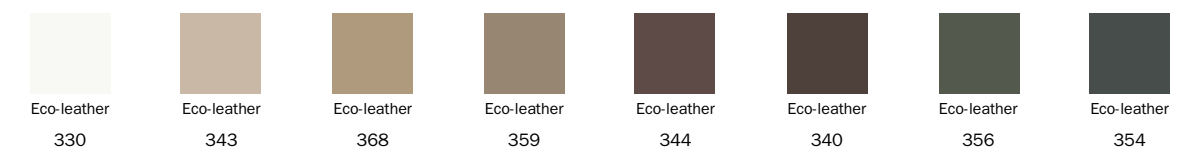

Eco Leather