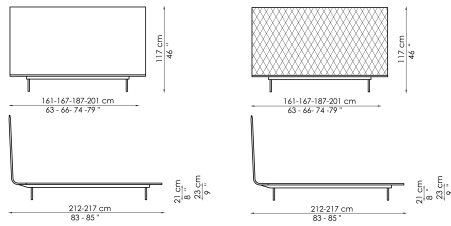

BONALDO

Thin

Thin: a graphic and contemporary sign, a continuous line that forms the headboard and bed level, bestowing a minimal and airy appearance that balances the large surface of the headboard. Four thin metal feet discreetly support the sleeping level, bestowing additional lightness to the whole. The perimeter of the bed is embellished with a fabric profile, available in many colours. The option to choose the colours of the border allows

Data sheet

Thin	Thin ego
Width: 161-167-187-201cm	Width: 161-167-187-201cm
Depth: 212-217cm	Depth: 212-217cm
Height: 117cm	Height: 117cm

Cover

Fabric - 900

Fabric - Azimut
9B02

Fabric - Azimut
9B08

Fabric - Azimut
9B17