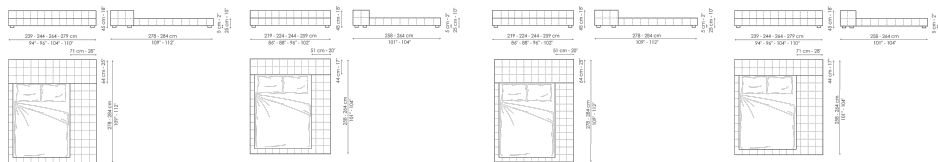

Data sheet

Squaring basso

Width: 179-183-203-219cm

Depth: 234-240cm

Height: 60-65cm

Squaring alto

Width: 179-183-203-219cm

Depth: 234-240cm

Height: 100-106cm

Squaring isola

Width: 179-183-203-219cm

Depth: 278-284cm

Height: 25cm

Squaring isola alta variante A

Width: 179-183-203-219cm

Depth: 258-264cm

Height: 45cm

Squaring isola alta variante B

Width: 179-183-203-219cm

Depth: 278-284cm

Height: 45cm

Squaring penisola

Width: 239-244-264-279cm

Depth: 278-284cm

Height: 45cm

Squaring penisola variante A

Width: 219-224-244-259cm

Depth: 258-264cm

Height: 45cm

Squaring penisola variante B

Width: 219-224-244-259cm

Depth: 278-284cm