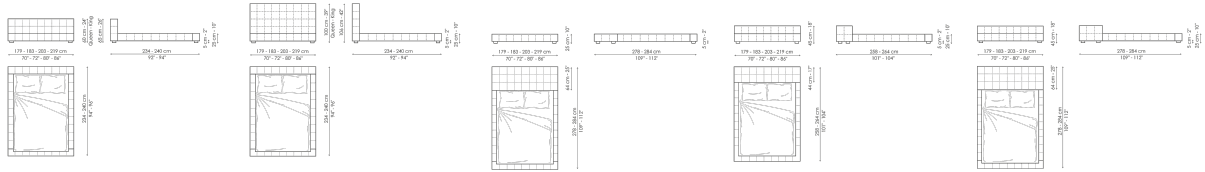

Data sheet

Squaring basso

Width: 179-183-203-219cm

Depth: 234-240cm

Height: 60-65cm

Squaring alto

Width: 179-183-203-219cm

Depth: 234-240cm

Height: 100-106cm

Squaring isola

Width: 179-183-203-219cm

Depth: 278-284cm

Height: 25cm

Squaring isola alta variante A

Width: 179-183-203-219cm

Depth: 258-264cm

Height: 45cm

Squaring isola alta variante B

Width: 179-183-203-219cm

Depth: 278-284cm

Height: 45cm

Squaring penisola

Width: 239-244-264-279cm

Depth: 278-284cm

Height: 45cm

Squaring penisola variante A

Width: 219-224-244-259cm

Depth: 258-264cm

Height: 45cm

Squaring penisola variante B

Width: 219-224-244-259cm

Depth: 278-284cm