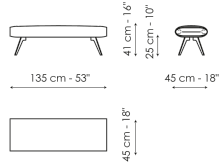

Data sheet

Width: 135cm

Depth: 45cm

Height: 41cm

Cover

Fabric - 900

Fabric - Azimut

9B02