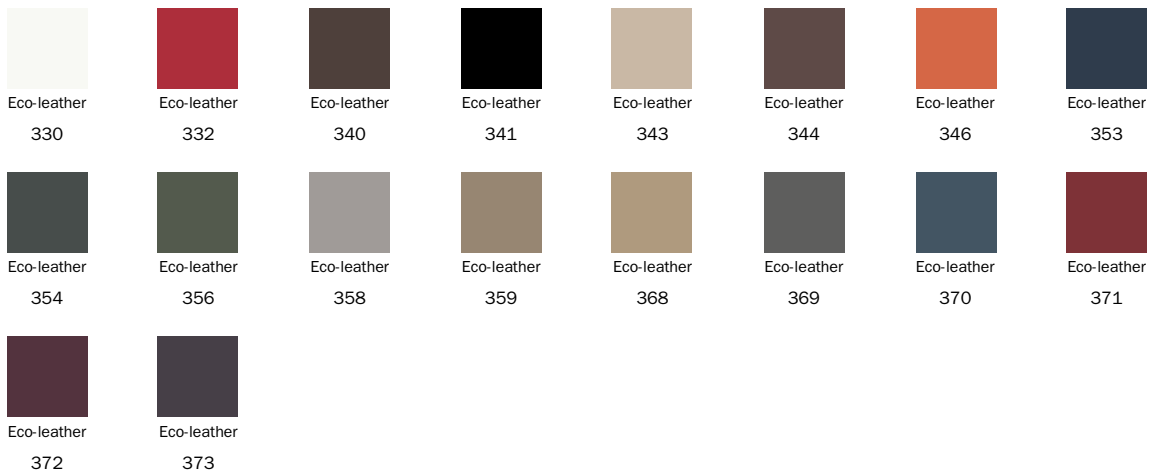

design elements. It is the details that characterise a piece of furniture such as the River bed: it is the refined quality of the details of the workmanship, the materials used and the range of finishes available. Harmony is the aesthetic value of reference: the pleasant elegance of the ornamental lines of the headboard is matched by the sobriety of the bed frame and the lightness of the metal feet, available in different colours and finishes.

Cover

Eco Leather

Leather

Fabric - 900

Fabric - Azimut
9B02

Fabric - Azimut
9B08

Fabric - Azimut
9B17

Fabric - Azimut
9B22

Fabric - Rella
SP01

Fabric - Rella
SP04

Fabric - Rella
SP05

Fabric - Rella
SP06

Fabric - Rella
SP07

Fabric - Brionne
SP19

Fabric - Brionne
SP20

Fabric - Brionne
SP21

Painted metal
Mat pearl gold

Painted metal
Mat platinum

Metal

Painted metal
Mat white

Painted metal
Mat anthracite
grey

Painted metal
Mat black

Painted metal
Mat dove grey

The samples above represent the complete range of materials and finishes available for this product (regardless of the top shape or size, in the case of tables). Fabrics, eco-leather, leather and emery leather shown in this website are a selection. Colors and finishes are approximate and may slightly differ from actual ones. Please visit Bonaldo dealers to see the complete sample collection and get further details about our products.