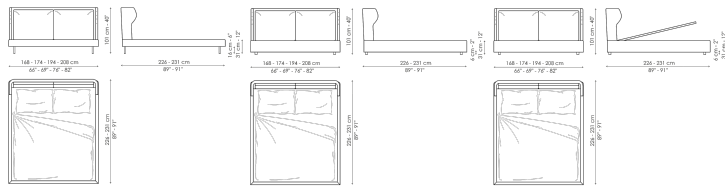

design elements. It is the details that characterise a piece of furniture such as the River bed: it is the refined quality of the details of the workmanship, the materials used and the range of finishes available. Harmony is the aesthetic value of reference: the pleasant elegance of the ornamental lines of the headboard is matched by the sobriety of the bed frame and the lightness of the metal feet, available in different colours and finishes.

Data sheet

River	River plus	River open
Width: 168-174-194-208cm	Width: 168-174-194-208cm	Width: 168-174-194-208cm
Depth: 226-231cm	Depth: 226-231cm	Depth: 226-231cm
Height: 101cm	Height: 101cm	Height: 101cm