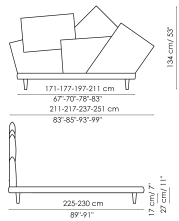

# Data sheet

Picabia

Width: 211-217-237-251cm

Depth: 225-230cm

Height: 134cm