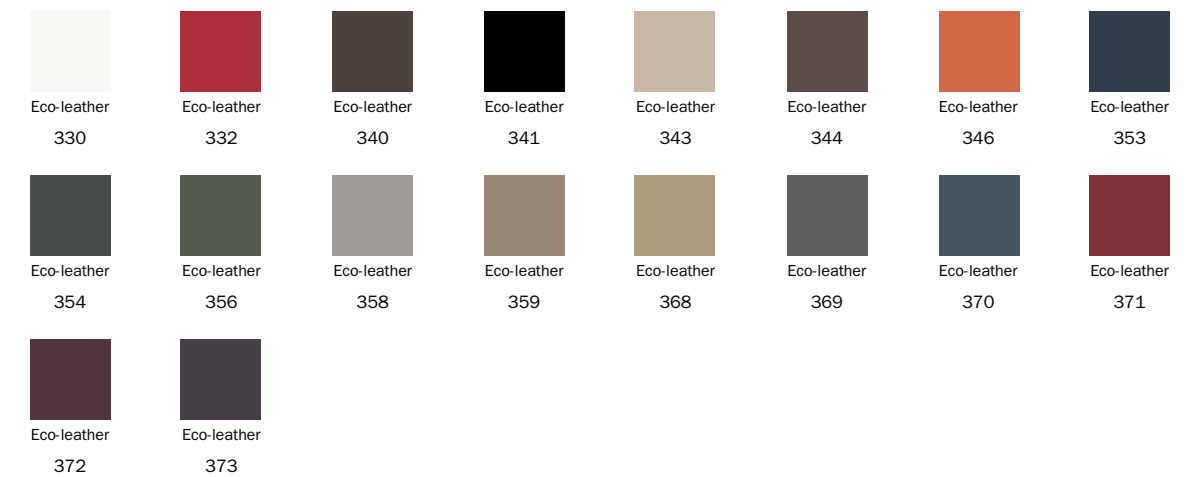

Fabric - St. Moritz  
MC60

Fabric - St. Moritz  
MC67

Fabric - St. Moritz  
MC69

Fabric - St. Moritz  
MC76

Fabric - St. Moritz  
MC81

Fabric - Special

Eco Leather

Leather

Leather Ponza  
A01

Leather Ponza  
A02

Leather Ponza  
A03

Leather Ponza  
A04

Leather Ponza  
A05

Leather Ponza  
A06

Leather Capri  
L08

Leather Capri  
L26

## Fabric

Fabric  
SP39 Ivory -  
Varazze

Fabric  
SP40 Light grey -  
Nebbia

Fabric  
SP41 Dark grey -  
Blak80

Fabric  
SP42 Brick red -  
Palinuro

Fabric  
SP43 Powder blue  
- Navy

Fabric  
SP44 Olive green -  
Jesolo

### Metal

Painted metal  
Mat black

The samples above represent the complete range of materials and finishes available for this product (regardless of the top shape or size, in the case of tables). Fabrics, eco-leather, leather and emery leather shown in this website are a selection. Colors and finishes are approximate and may slightly differ from actual ones. Please visit Bonaldo dealers to see the complete sample collection and get further details about our products.