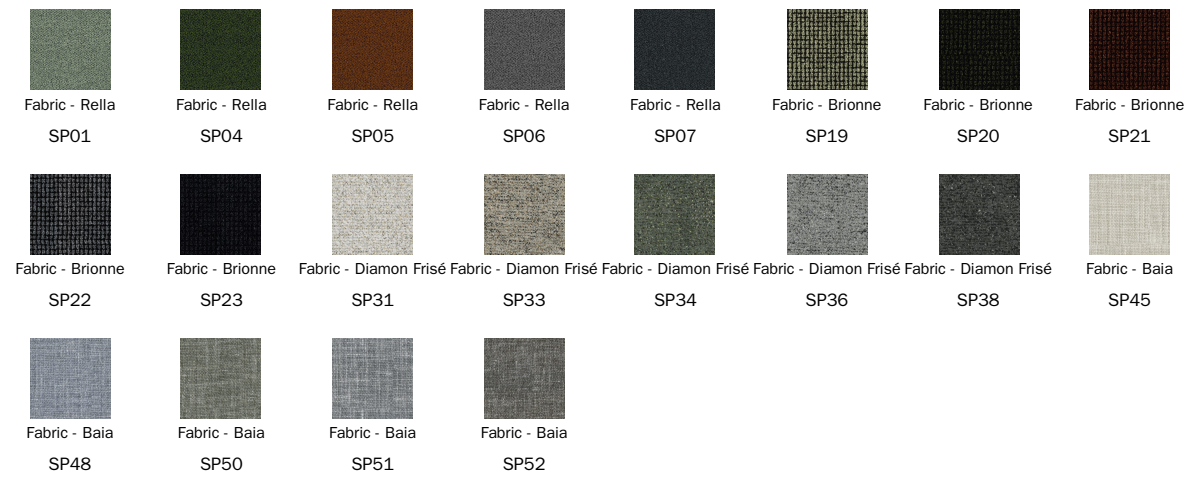

Fabric - Special