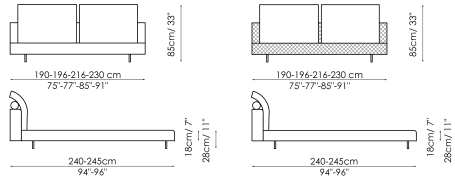

# Data sheet

Owen Owen ego  
 Width: 190-196-216-230cm Width: 190-196-216-230cm  
 Depth: 240-245cm Depth: 240-245cm  
 Height: 85cm Height: 85cm