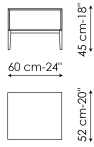

# Data sheet

Bedside table low with one drawer  
Width: 60cm  
Depth: 52cm  
Height: 45cm

Bedside table high with one drawer  
Width: 60cm  
Depth: 52cm  
Height: 55cm

Bedside table low with two drawers  
Width: 60cm  
Depth: 52cm  
Height: 55cm

Bedside table high with two drawers  
Width: 60cm  
Depth: 52cm  
Height: 65cm

Drawer chest  
Width: 120cm  
Depth: 52cm  
Height: 90cm

Highboy  
Width: 60cm  
Depth: 52cm  
Height: 135cm