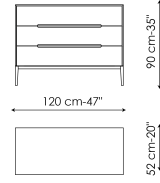

# Data sheet

Bedside table low with one drawer  
Width: 60cm  
Depth: 52cm  
Height: 45cm

Bedside table high with one drawer  
Width: 60cm  
Depth: 52cm  
Height: 55cm

Bedside table low with two drawers  
Width: 60cm  
Depth: 52cm  
Height: 55cm

Bedside table high with two drawers  
Width: 60cm  
Depth: 52cm  
Height: 65cm

Drawer chest  
Width: 120cm  
Depth: 52cm  
Height: 90cm

Highboy  
Width: 60cm  
Depth: 52cm  
Height: 135cm