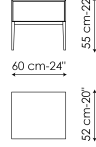

# Data sheet

Bedside table low with one drawer  
Width: 60cm  
Depth: 52cm  
Height: 45cm

Bedside table high with one drawer  
Width: 60cm  
Depth: 52cm  
Height: 55cm

Bedside table low with two drawers  
Width: 60cm  
Depth: 52cm  
Height: 55cm

Bedside table high with two drawers  
Width: 60cm  
Depth: 52cm  
Height: 65cm

Drawer chest  
Width: 120cm  
Depth: 52cm  
Height: 90cm

Highboy  
Width: 60cm  
Depth: 52cm  
Height: 135cm