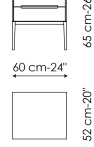

# Data sheet

Bedside table low with one drawer  
Width: 60cm  
Depth: 52cm  
Height: 45cm

Bedside table high with one drawer  
Width: 60cm  
Depth: 52cm  
Height: 55cm

Bedside table low with two drawers  
Width: 60cm  
Depth: 52cm  
Height: 55cm

Bedside table high with two drawers  
Width: 60cm  
Depth: 52cm  
Height: 65cm

Drawer chest  
Width: 120cm  
Depth: 52cm  
Height: 90cm

Highboy  
Width: 60cm  
Depth: 52cm  
Height: 135cm