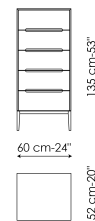

# Data sheet

Bedside table low with one drawer  
Width: 60cm  
Depth: 52cm  
Height: 45cm

Bedside table high with one drawer  
Width: 60cm  
Depth: 52cm  
Height: 55cm

Bedside table low with two drawers  
Width: 60cm  
Depth: 52cm  
Height: 55cm

Bedside table high with two drawers  
Width: 60cm  
Depth: 52cm  
Height: 65cm

Drawer chest  
Width: 120cm  
Depth: 52cm  
Height: 90cm

Highboy  
Width: 60cm  
Depth: 52cm  
Height: 135cm