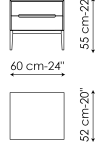

# Data sheet

Bedside table low with one drawer  
Width: 60cm  
Depth: 52cm  
Height: 45cm

Bedside table high with one drawer  
Width: 60cm  
Depth: 52cm  
Height: 55cm

Bedside table low with two drawers  
Width: 60cm  
Depth: 52cm  
Height: 55cm

Bedside table high with two drawers  
Width: 60cm  
Depth: 52cm  
Height: 65cm

Drawer chest  
Width: 120cm  
Depth: 52cm  
Height: 90cm

Highboy  
Width: 60cm  
Depth: 52cm  
Height: 135cm