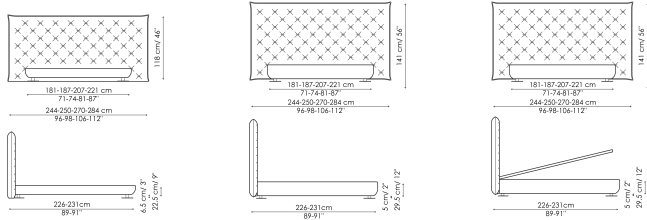

BONALDO

Full Moon

Full Moon is a double bed with an opulent headboard that, with its sophisticated capitonné padding, frames the bed and bestows a sense of abundance and softness, reiterated by the draped bed frame. The version with the higher headboard (Full Moon hi) can also be made with a storage (Full Moon hi open), which enables precious additional space to be gained

Data sheet

Full Moon	Full Moon hi	Full Moon hi open
Width: 244-250-270-284cm	Width: 244-250-270-284cm	Width: 244-250-270-284cm
Depth: 226-231cm	Depth: 226-231cm	Depth: 226-231cm
Height: 118cm	Height: 141cm	Height: 141cm