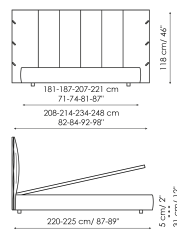

Data sheet

Cuff

Width: 208-214-234-248cm

Depth: 220-225cm

Height: 100cm

Cuff plus

Width: 208-214-234-248cm

Depth: 220-225cm

Height: 100cm

Cuff open

Width: 208-214-234-248cm

Depth: 220-225cm

Height: 100cm

Cuff easy open

Width: 208-214-234-248cm

Depth: 220-225cm

Height: 100cm

Cuff hi

Width: 208-214-234-248cm

Depth: 220-225cm

Height: 118cm

Cuff hi plus

Width: 208-214-234-248cm

Depth: 220-225cm

Height: 118cm

Cuff hi open

Width: 208-214-234-248cm

Depth: 220-225cm

Height: 118cm

Cuff hi easy open

Width: 208-214-234-248cm

Depth: 220-225cm