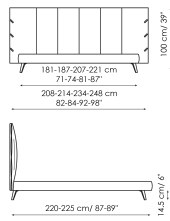

Data sheet

Cuff

Width: 208-214-234-248cm

Depth: 220-225cm

Height: 100cm

Cuff plus

Width: 208-214-234-248cm

Depth: 220-225cm

Height: 100cm

Cuff open

Width: 208-214-234-248cm

Depth: 220-225cm

Height: 100cm

Cuff easy open

Width: 208-214-234-248cm

Depth: 220-225cm

Height: 100cm

Cuff hi

Width: 208-214-234-248cm

Depth: 220-225cm

Height: 118cm

Cuff hi plus

Width: 208-214-234-248cm

Depth: 220-225cm

Height: 118cm

Cuff hi open

Width: 208-214-234-248cm

Depth: 220-225cm

Height: 118cm

Cuff hi easy open

Width: 208-214-234-248cm

Depth: 220-225cm