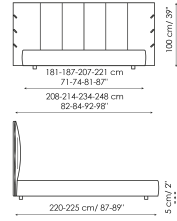

Data sheet

Cuff

Width: 208-214-234-248cm

Depth: 220-225cm

Height: 100cm

Cuff plus

Width: 208-214-234-248cm

Depth: 220-225cm

Height: 100cm

Cuff open

Width: 208-214-234-248cm

Depth: 220-225cm

Height: 100cm

Cuff easy open

Width: 208-214-234-248cm

Depth: 220-225cm

Height: 100cm

Cuff hi

Width: 208-214-234-248cm

Depth: 220-225cm

Height: 118cm

Cuff hi plus

Width: 208-214-234-248cm

Depth: 220-225cm

Height: 118cm

Cuff hi open

Width: 208-214-234-248cm

Depth: 220-225cm

Height: 118cm

Cuff hi easy open

Width: 208-214-234-248cm

Depth: 220-225cm