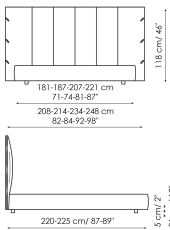

Data sheet

Cuff

Width: 208-214-234-248cm

Depth: 220-225cm

Height: 100cm

Cuff plus

Width: 208-214-234-248cm

Depth: 220-225cm

Height: 100cm

Cuff open

Width: 208-214-234-248cm

Depth: 220-225cm

Height: 100cm

Cuff easy open

Width: 208-214-234-248cm

Depth: 220-225cm

Height: 100cm

Cuff hi

Width: 208-214-234-248cm

Depth: 220-225cm

Height: 118cm

Cuff hi plus

Width: 208-214-234-248cm

Depth: 220-225cm

Height: 118cm

Cuff hi open

Width: 208-214-234-248cm

Depth: 220-225cm

Height: 118cm

Cuff hi easy open

Width: 208-214-234-248cm

Depth: 220-225cm