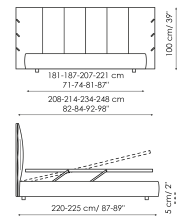

Data sheet

Cuff

Width: 208-214-234-248cm

Depth: 220-225cm

Height: 100cm

Cuff plus

Width: 208-214-234-248cm

Depth: 220-225cm

Height: 100cm

Cuff open

Width: 208-214-234-248cm

Depth: 220-225cm

Height: 100cm

Cuff easy open

Width: 208-214-234-248cm

Depth: 220-225cm

Height: 100cm

Cuff hi

Width: 208-214-234-248cm

Depth: 220-225cm

Height: 118cm

Cuff hi plus

Width: 208-214-234-248cm

Depth: 220-225cm

Height: 118cm

Cuff hi open

Width: 208-214-234-248cm

Depth: 220-225cm

Height: 118cm

Cuff hi easy open

Width: 208-214-234-248cm

Depth: 220-225cm