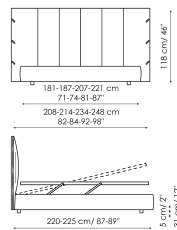

Data sheet

Cuff

Width: 208-214-234-248cm

Depth: 220-225cm

Height: 100cm

Cuff plus

Width: 208-214-234-248cm

Depth: 220-225cm

Height: 100cm

Cuff open

Width: 208-214-234-248cm

Depth: 220-225cm

Height: 100cm

Cuff easy open

Width: 208-214-234-248cm

Depth: 220-225cm

Height: 100cm

Cuff hi

Width: 208-214-234-248cm

Depth: 220-225cm

Height: 118cm

Cuff hi plus

Width: 208-214-234-248cm

Depth: 220-225cm

Height: 118cm

Cuff hi open

Width: 208-214-234-248cm

Depth: 220-225cm

Height: 118cm

Cuff hi easy open

Width: 208-214-234-248cm

Depth: 220-225cm