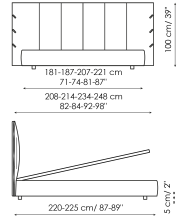

Data sheet

Cuff

Width: 208-214-234-248cm

Depth: 220-225cm

Height: 100cm

Cuff plus

Width: 208-214-234-248cm

Depth: 220-225cm

Height: 100cm

Cuff open

Width: 208-214-234-248cm

Depth: 220-225cm

Height: 100cm

Cuff easy open

Width: 208-214-234-248cm

Depth: 220-225cm

Height: 100cm

Cuff hi

Width: 208-214-234-248cm

Depth: 220-225cm

Height: 118cm

Cuff hi plus

Width: 208-214-234-248cm

Depth: 220-225cm

Height: 118cm

Cuff hi open

Width: 208-214-234-248cm

Depth: 220-225cm

Height: 118cm

Cuff hi easy open

Width: 208-214-234-248cm

Depth: 220-225cm