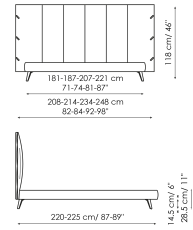

Data sheet

Cuff

Width: 208-214-234-248cm

Depth: 220-225cm

Height: 100cm

Cuff plus

Width: 208-214-234-248cm

Depth: 220-225cm

Height: 100cm

Cuff open

Width: 208-214-234-248cm

Depth: 220-225cm

Height: 100cm

Cuff easy open

Width: 208-214-234-248cm

Depth: 220-225cm

Height: 100cm

Cuff hi

Width: 208-214-234-248cm

Depth: 220-225cm

Height: 118cm

Cuff hi plus

Width: 208-214-234-248cm

Depth: 220-225cm

Height: 118cm

Cuff hi open

Width: 208-214-234-248cm

Depth: 220-225cm

Height: 118cm

Cuff hi easy open

Width: 208-214-234-248cm

Depth: 220-225cm