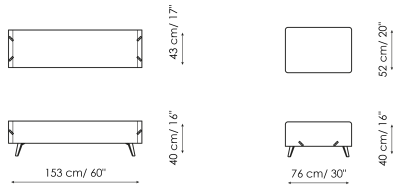

Data sheet

Cuff bench

Width: 153cm

Depth: 43cm

Height: 40cm

Cuff pouf

Width: 76cm

Depth: 52cm