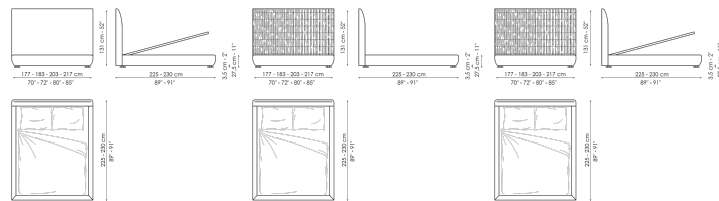

BONALDO

Bloom

Bloom is a double bed with a sophisticated aesthetic that arises from the combination of a soft structure and a simple headboard, slightly curved in the upper part. It is the latter element that distinguishes the many models in the series: Bloom, Bloom hi (with a high headboard), Bloom ego (with a headboard embellished with vertical striped quilting) and Bloom hi ego (with a high headboard and quilted). The completely removable cover is made of

Data sheet

Bloom	Bloom open	Bloom ego	Bloom ego open	Bloom hi
Width: 177-183-203-217cm	Width: 177-183-203-217cm	Width: 177-183-203-217cm	Width: 177-183-203-217cm	Width: 177-183-203-217cm
Depth: 225-230cm	Depth: 225-230cm	Depth: 225-230cm	Depth: 225-230cm	Depth: 225-230cm
Height: 101cm	Height: 101cm	Height: 101cm	Height: 101cm	Height: 131cm

Bloom hi open	Bloom hi ego	Bloom hi ego open
Width: 177-183-203-217cm	Width: 177-183-203-217cm	Width: 177-183-203-217cm
Depth: 225-230cm	Depth: 225-230cm	Depth: 225-230cm
Height: 131cm	Height: 131cm	Height: 131cm