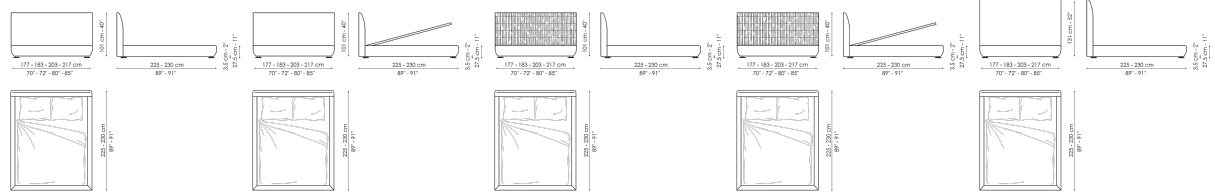

BONALDO

Bloom

Bloom is a double bed with a sophisticated aesthetic that arises from the combination of a soft structure and a simple headboard, slightly curved in the upper part. It is the latter element that distinguishes the many models in the series: Bloom, Bloom hi (with a high headboard), Bloom ego (with a headboard embellished with vertical striped quilting) and Bloom hi ego (with a high headboard and quilted). The completely removable cover is made of

Data sheet

Bloom	Bloom open	Bloom ego	Bloom ego open	Bloom hi
Width: 177-183-203-217cm	Width: 177-183-203-217cm	Width: 177-183-203-217cm	Width: 177-183-203-217cm	Width: 177-183-203-217cm
Depth: 225-230cm	Depth: 225-230cm	Depth: 225-230cm	Depth: 225-230cm	Depth: 225-230cm
Height: 101cm	Height: 101cm	Height: 101cm	Height: 101cm	Height: 131cm

Bloom hi open	Bloom hi ego	Bloom hi ego open
Width: 177-183-203-217cm	Width: 177-183-203-217cm	Width: 177-183-203-217cm
Depth: 225-230cm	Depth: 225-230cm	Depth: 225-230cm
Height: 131cm	Height: 131cm	Height: 131cm