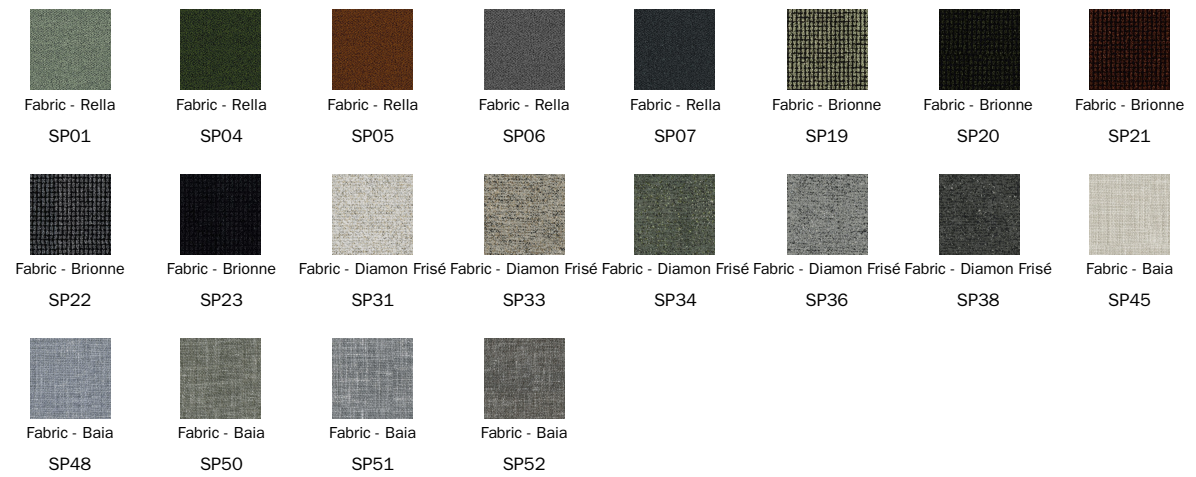

## Cover

Fabric - 900

Fabric - Azimut  
9B02

Fabric - Azimut  
9B08

Fabric - Azimut  
9B17

Fabric - Azimut  
9B26

Fabric - Azimut  
9B36

Fabric - Azimut  
9B22

## Lateral inserts

Emery Leather

## Feet - Blend bed plu, Blend bed open

Metal

Painted metal  
Mat anthracite  
grey

---

The samples above represent the complete range of materials and finishes available for this product (regardless of the top shape or size, in the case of tables). Fabrics, eco-leather, leather and emery leather shown in this website are a selection. Colors and finishes are approximate and may slightly differ from actual ones. Please visit Bonaldo dealers to see the complete sample collection and get further details about our products.