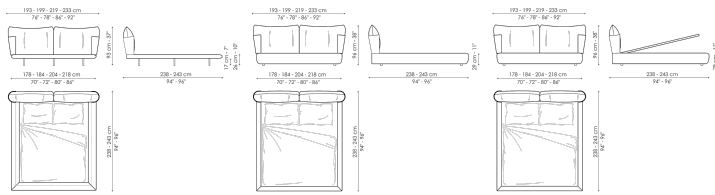

# Data sheet

Blend bed

Width: 193-199-219-233cm

Depth: 238-243cm

Height: 96cm

Blend bed plus

Width: 193-199-219-233cm

Depth: 238-243cm

Height: 96cm

Blend bed open

Width: 193-199-219-233cm

Depth: 238-243cm

Height: 96cm