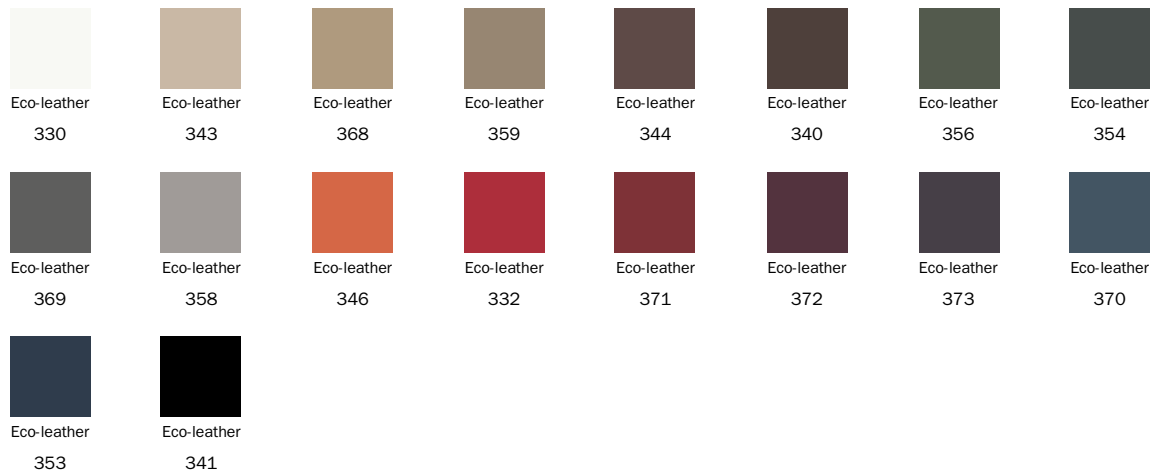

## Fabric - 900

Fabric - Azimut  
9B02

Fabric - Azimut  
9B08

Fabric - Azimut  
9B17

Fabric - Azimut  
9B22

Fabric - Azimut  
9B26

Fabric - Azimut  
9B36

Fabric - Azimut  
9B39

Fabric - Azimut  
9B42

Fabric - Azimut  
9B44

Fabric - Azimut  
9B48

## Fabric - Must

Eco Leather

Fabric - Special

## Metal

Painted metal  
Mat white

Painted metal  
Mat dove grey

Painted metal  
Mat brown

Painted metal  
Mat anthracite  
grey

Painted metal  
Mat black

---