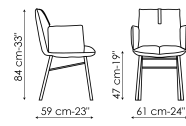

feeling of softness. The base consists of metal legs, with the crossbars set at a special angle, to create an original graphic interweaving effect.

Available in different versions: Pil, Pil up (with higher backrest), Miss Pil (with armrests), Miss Pil up (with higher backrest and armrests), Pil too (stool) and Pil armchair.

## Pil

Width: 49cm  
Depth: 57cm  
Height: 84cm

## Pil up

Width: 49cm  
Depth: 57cm  
Height: 94cm

## Miss Pil

Width: 61cm  
Depth: 59cm  
Height: 84cm