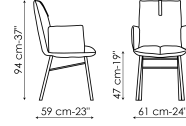

feeling of softness. The base consists of metal legs, with the crossbars set at a special angle, to create an original graphic interweaving effect.

Available in different versions: Pil, Pil up (with higher backrest), Miss Pil (with armrests), Miss Pil up (with higher backrest and armrests), Pil too (stool) and Pil armchair.

## Pil

Width: 49cm  
Depth: 57cm  
Height: 84cm

## Pil up

Width: 49cm  
Depth: 57cm  
Height: 94cm

## Miss Pil

Width: 61cm  
Depth: 59cm  
Height: 84cm