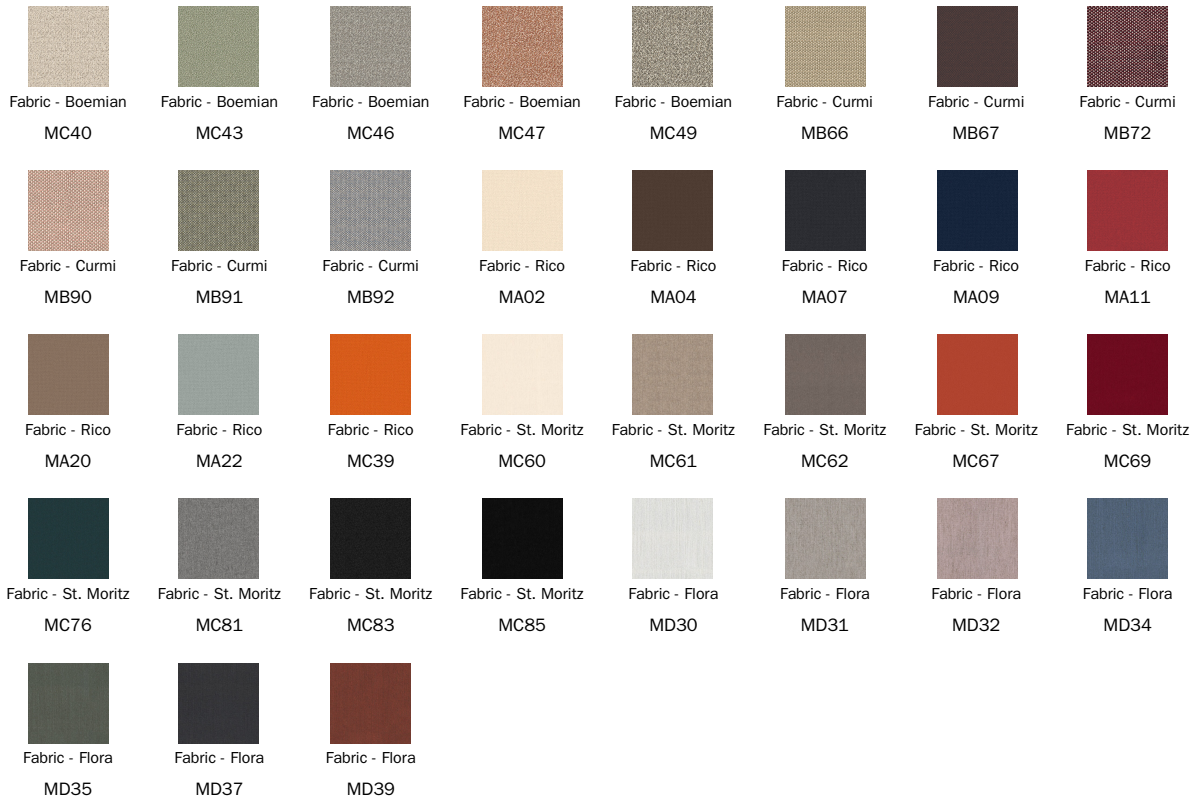

## Fabric - 900

Fabric - Azimut  
9B02

Fabric - Azimut  
9B08

Fabric - Azimut  
9B17

Fabric - Azimut  
9B22

Fabric - Azimut  
9B26

Fabric - Azimut  
9B36

Fabric - Azimut  
9B39

Fabric - Azimut  
9B42

Fabric - Azimut  
9B44

Fabric - Azimut  
9B48

## Fabric - Must

Eco Leather

Fabric - Special

## Metal

Painted metal  
Mat white

Painted metal  
Mat dove grey

Painted metal  
Mat brown

Painted metal  
Mat anthracite  
grey

Painted metal  
Mat black

---