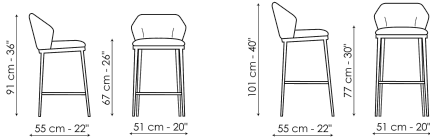

Data sheet

Mida too H 67
 Width: 51cm
 Depth: 55cm
 Height: 91cm

Mida too H 77
 Width: 51cm
 Depth: 55cm
 Height: 101cm

Cover

Eco Leather

Leather

Fabric - 900

Fabric - Azimut
9B02