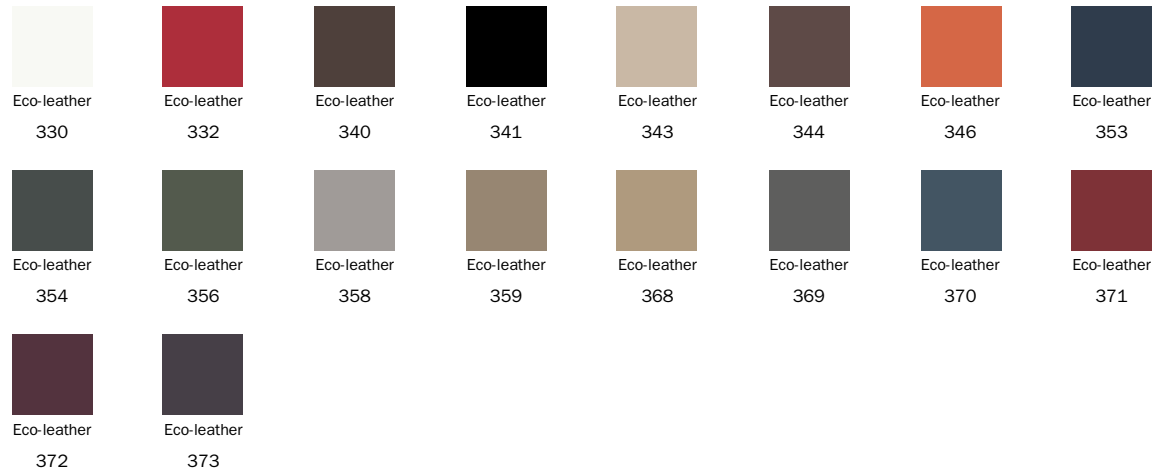

Cover

Eco Leather