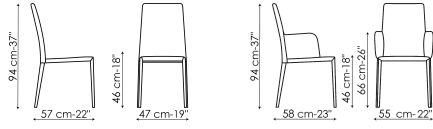

# Data sheet

Eral

Width: 47cm

Depth: 57cm

Height: 94cm

Miss Eral

Width: 55cm

Depth: 58cm

Height: 94cm