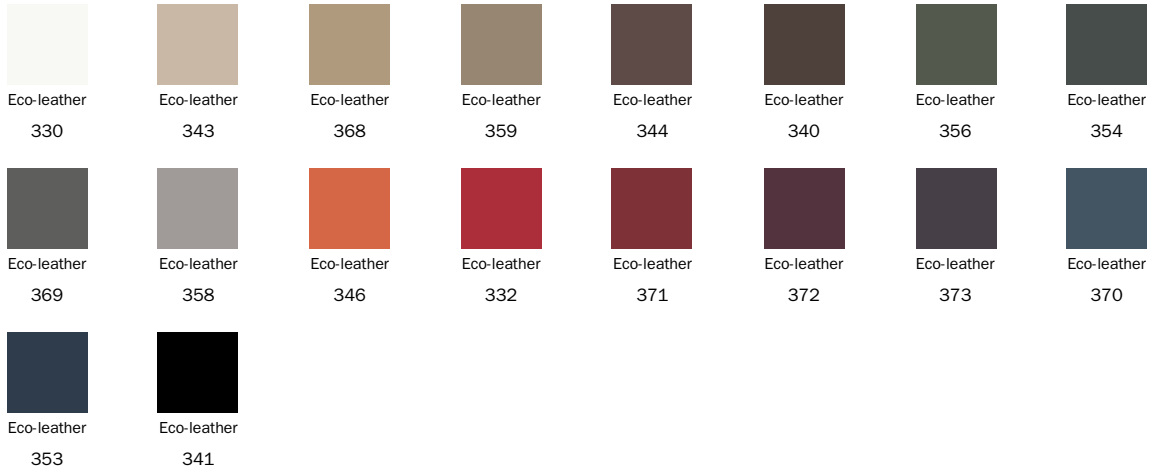

Data sheet

Deli
Width: 44cm
Depth: 55cm
Height: 84.5cm

Cover

Leather

Eco Leather

Emery Leather

Emery leather
F01

Emery leather
F20

Emery leather
F21

Emery leather
F22

Emery leather
F49

Emery leather
F19

Emery leather
F18

Emery leather
F13

Emery leather
F14

Emery leather
F23

Emery leather
F25

Emery leather
F07

Legs

Metal

Painted metal
Mat white

Painted metal
Mat dove grey

Painted metal
Mat anthracite
grey

Painted metal
Mat brown

Painted metal
Mat black

Plus Metal

Painted metal
Mat bronze

Painted metal
Mat lead

Painted metal
Mat platinum

Painted metal
Mat pearl gold

The samples above represent the complete range of materials and finishes available for this product (regardless of the top shape or size, in the case of tables). Fabrics, eco-leather, leather and emery leather shown in this website are a selection. Colors and finishes are approximate and may slightly differ from actual ones. Please visit Bonaldo dealers to see the complete sample collection and get further details about our products.