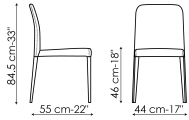

Data sheet

Deli
Width: 44cm
Depth: 55cm
Height: 84.5cm

Cover

Leather

Eco Leather

Emery Leather

Emery leather
F01

Emery leather
F20