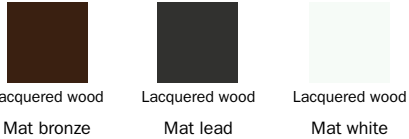

Outside frame

Wood