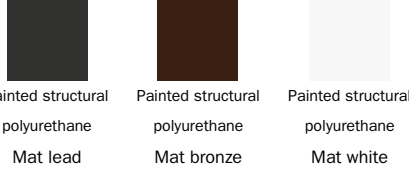

Doors

Plastic