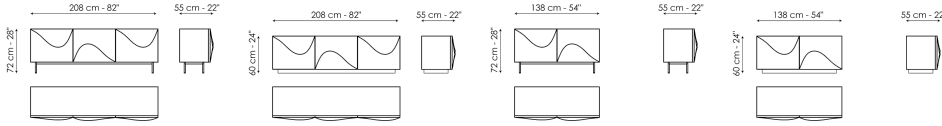

# Vertigo

Inspired by the poster for Alfred Hitchcock's film of the same name, the Vertigo sideboard is distinguished by the soft wave that characterizes the front doors, creating a flow of movement on the surface that softens the rigorous design of the unit. The metal base consists of four seemingly slender feet that give the entire unit a sense of lightness. The Vertigo sideboard is available in three different colour combinations: white

# Data sheet

Vertigo 208	Vertigo 208	Vertigo 138	Vertigo 138
Width: 208cm	Width: 208cm	Width: 138cm	Width: 138cm
Depth: 55cm	Depth: 55cm	Depth: 55cm	Depth: 55cm
Height: 72cm	Height: 60cm	Height: 72cm	Height: 60cm