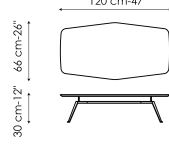

Data sheet

Tie Ø42

Width: 42cm

Depth: 42cm

Height: 50cm

Tie Ø48

Width: 48cm

Depth: 48cm

Height: 40cm

Tie 120

Width: 120cm

Depth: 66cm

Height: 30cm

Tie 150

Width: 150cm

Depth: 77cm

Height: 30cm

Round top

Wood

Lacquered wood
Glossy caramel

Lacquered wood
Glossy peacock
blue

Ceramic

Silk finish ceramic
Calacatta macchia
vecchia

Glossy ceramic
Calacatta