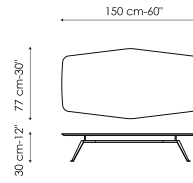

Data sheet

Tie Ø42

Width: 42cm

Depth: 42cm

Height: 50cm

Tie Ø48

Width: 48cm

Depth: 48cm

Height: 40cm

Tie 120

Width: 120cm

Depth: 66cm

Height: 30cm

Tie 150

Width: 150cm

Depth: 77cm

Height: 30cm

Round top

Wood

Lacquered wood
Glossy caramel

Lacquered wood
Glossy peacock
blue

Ceramic

Silk finish ceramic
Calacatta macchia
vecchia

Glossy ceramic
Calacatta