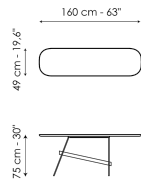

Data sheet

Width: 140cm
Depth: 49cm
Height: 75cm

Width: 160cm
Depth: 49cm
Height: 75cm

Width: 180cm
Depth: 49cm
Height: 75cm

Width: 200cm
Depth: 49cm
Height: 75cm

Top

Wood

Solid wood
American walnut