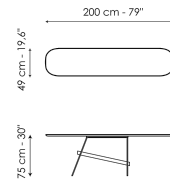

Data sheet

Width: 140cm
Depth: 49cm
Height: 75cm

Width: 160cm
Depth: 49cm
Height: 75cm

Width: 180cm
Depth: 49cm
Height: 75cm

Width: 200cm
Depth: 49cm
Height: 75cm

Top

Wood

Solid wood
American walnut