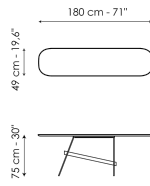

Data sheet

Width: 140cm
Depth: 49cm
Height: 75cm

Width: 160cm
Depth: 49cm
Height: 75cm

Width: 180cm
Depth: 49cm
Height: 75cm

Width: 200cm
Depth: 49cm
Height: 75cm

Top

Wood

Solid wood
American walnut