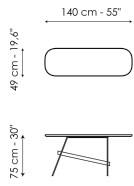

Data sheet

Width: 140cm
Depth: 49cm
Height: 75cm

Width: 160cm
Depth: 49cm
Height: 75cm

Width: 180cm
Depth: 49cm
Height: 75cm

Width: 200cm
Depth: 49cm
Height: 75cm

Top

Wood

Solid wood
American walnut