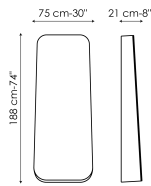

BONALDO

Obel

Obel is an important wall mirror that, thanks to its large reflective surface, allows the individual to play the starring role. The trapezoidal shape, consisting of a thin structure with blunt contours, has a wider thickness at the base, a narrower one at the top, giving movement to the whole. The wooden structure, which gives the mirror volume and richness, is available

Data sheet

Width: 75cm

Depth: 21cm

Height: 188cm

Frame

Wood

Veneered wood

American walnut