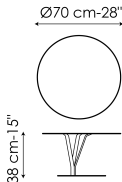

# Data sheet

Kadou coffee high  
 Width: 39cm  
 Depth: 39cm  
 Height: 55cm

Kadou coffee medium  
 Width: 50cm  
 Depth: 50cm  
 Height: 48cm

Kadou coffee low  
 Width: 70cm  
 Depth: 70cm  
 Height: 38cm