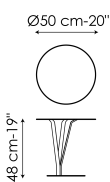

# Data sheet

Kadou coffee high  
 Width: 39cm  
 Depth: 39cm  
 Height: 55cm

Kadou coffee medium  
 Width: 50cm  
 Depth: 50cm  
 Height: 48cm

Kadou coffee low  
 Width: 70cm  
 Depth: 70cm  
 Height: 38cm