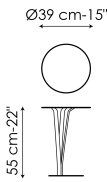

# Data sheet

Kadou coffee high  
 Width: 39cm  
 Depth: 39cm  
 Height: 55cm

Kadou coffee medium  
 Width: 50cm  
 Depth: 50cm  
 Height: 48cm

Kadou coffee low  
 Width: 70cm  
 Depth: 70cm  
 Height: 38cm