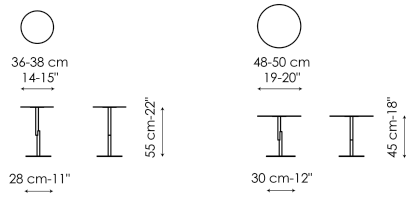

BONALDO

Innesti

Designer: Paolo Grasselli

An impeccable geometric linearity interrupted only by the coming together of two elements which combine to form a sole body, much like the branches of a tree. The word "Innesti" means "grafts" – another reference

to the inspiration provided by trees and an explicit nod to the method used for the legs.

Data sheet

Innessi high

Width: 36-38cm

Depth: 36-38cm

Height: 55cm

Innessi low

Width: 48-50cm

Depth: 48-50cm

Height: 45cm

Top

Metal

Painted metal
Mat white

Painted metal
Mat anthracite
grey

Painted metal
Mat brown

Painted metal
Mat black