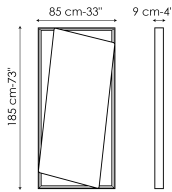

# Hang up

A touch of movement, an unusual play highlighted by contrasting lines. Hang up stands out for the irregular position of the two elements of which it is composed: the shape of the mirror makes it seem like it has been released from the frame. The available finishings make it suitable for any stylistic context: the wooden frame is in fact available lacquered in two elegant colours or in two different types of solid wood. Positionable both

vertically and horizontally, Hang up represents an ironic and unequivocally contemporary sign with great sculptural impact, the result of refined aesthetic research. A true protagonist, one that helps to furnish the environments in an original way and enlarge the spaces, thanks to its large reflective surface.

# Data sheet

Width: 85cm  
Depth: 9cm  
Height: 185cm

---